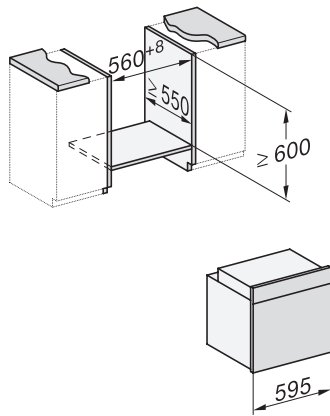

H 2467 B ACTIVE

Forno

em design moderno com ligação em rede, PerfectClean e calhas FlexiClip.

installation H7000 XL, installation drawing

side view H7000 XL, installation drawings

built-in H7000 XL, installation drawing

Installation H7000 XL underframe, installation drawings

side view H7000 XL build-under, installation drawing

H2465B, H2465BP, H2466B, H2466BP, H2467B, H2467BP, H2468B, H2468BP, H2469B, H2469BP installation drawings