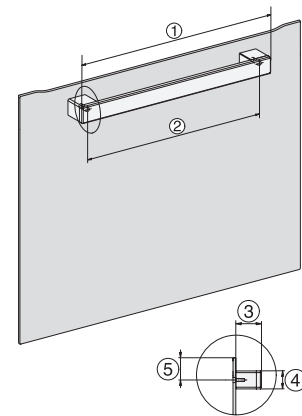

H 2467 B ACTIVE

Forno

em design moderno com ligação em rede, PerfectClean e calhas FlexiClip.

installation H7000 XL, installation drawing

side view H7000 XL, installation drawings

built-in H7000 XL, installation drawing

Installation H7000 XL underframe, installation drawings

side view H7000 XL build-under, installation drawing

H2465B, H2465BP, H2466B, H2466BP, H2467B, H2467BP, H2468B, H2468BP, H2469B, H2469BP installation drawings