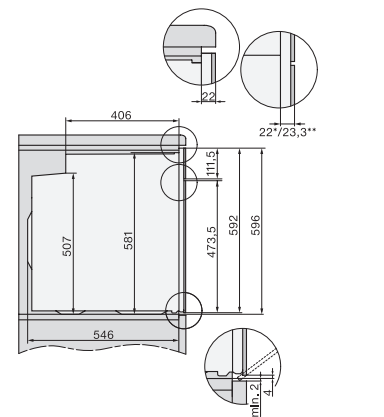

## H 7860 BPX

Forno sem puxador

em design perfeitamente combinável com sonda de temperatura e BrilliantLight.

installation H7000 XL, installation drawing

side view H7000 XL, installation drawings

built-in H7000 XL, installation drawing

Installation H7000 XL underframe, installation drawings

Installation H7000 BM XL, installation drawings

side view H7000 XL build-under, installation drawing

side view Kombi BM XL, installation drawings

Installation Kombi BM XL, installation drawings