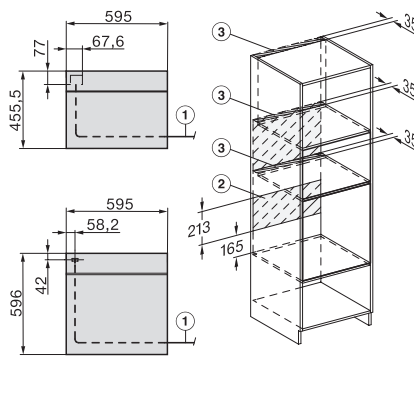

## H 7860 BPX

Forno sem puxador

em design perfeitamente combinável com sonda de temperatura e BrilliantLight.

installation H7000 XL, installation drawing

side view H7000 XL, installation drawings

built-in H7000 XL, installation drawing

Installation H7000 XL underframe, installation drawings

Installation H7000 BM XL, installation drawings

side view H7000 XL build-under, installation drawing

side view Kombi BM XL, installation drawings

Installation Kombi BM XL, installation drawings