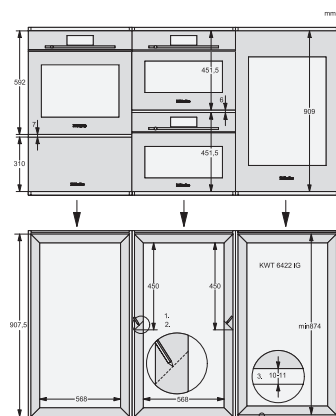

KWT 6422 iG-1

Garrafeira de encastrar

com FlexiFrame e Push2open para sofisticados apreciadores de vinho.

KWT6422iG, KWT6422iG-1, Installation draw

KWT6422iG, KWT6422iG-1, Installation draw, side view

KWT6422iG, KWT6422iG-1, Installation draw

KWT6422iG, KWT6422iG-1, Installation draw, side view

ENB1060, combination 2x45er + KWT6422iG, Installation draw

KWT6422iG, KWT6422iG-1, Interior dimensions (Installation drawings)

ENB1060, combination 60er & 32er ESW + 2x45er + KWT6422iG, Installation draw