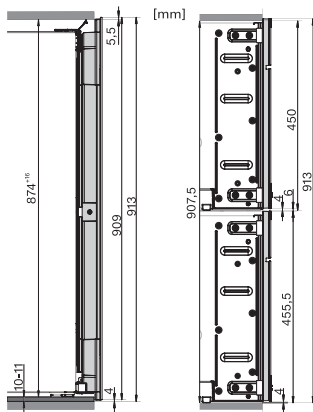

## KWT 6422 iG-1

Garrafeira de encastrar com FlexiFrame e Push2open para sofisticados apreciadores de vinho.

KWT6422iG, KWT6422iG-1, Installation draw

KWT6422iG, KWT6422iG-1, Installation draw, side view

KWT6422iG, KWT6422iG-1, Installation draw

KWT6422iG, KWT6422iG-1, Installation draw, side view

ENB1060, combination 2x45er + KWT6422iG, Installation draw

KWT6422iG, KWT6422iG-1, Interior dimensions (Installation drawings)

ENB1060, combination 60er & 32er ESW + 2x45er + KWT6422iG, Installation draw

ENB1060, combination 45er & 60er + KWT 6422 iG & 14er EVS, Installation draw