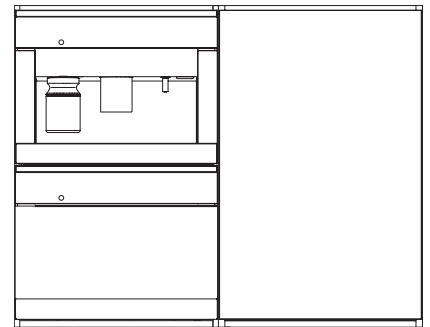

KWT 6422 iG-1

Garrafeira de encastrar

com FlexiFrame e Push2open para sofisticados apreciadores de vinho.

KWT6422iG, KWT6422iG-1, Installation draw

KWT6422iG, KWT6422iG-1, Installation draw, side view

KWT6422iG, KWT6422iG-1, Installation draw

KWT6422iG, KWT6422iG-1, Installation draw, side view

ENB1060, combination 2x45er + KWT6422iG, Installation draw

KWT6422iG, KWT6422iG-1, Interior dimensions (Installation drawings)

ENB1060, combination 60er & 32er ESW + 2x45er + KWT6422iG, Installation draw