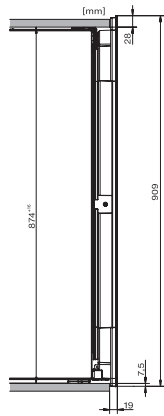

KWT6422iG, KWT6422iG-1, Installation draw, side view