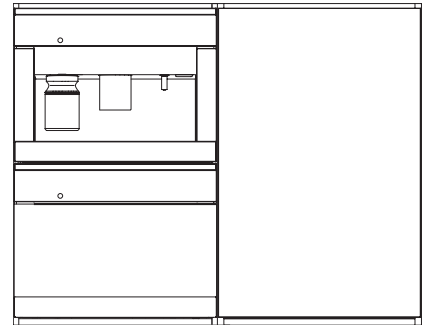

## KWT 6422 iG-1

Garrafeira de encastrar com FlexiFrame e Push2open para sofisticados apreciadores de vinho.

KWT6422iG, KWT6422iG-1, Installation draw

KWT6422iG, KWT6422iG-1, Installation draw, side view

KWT6422iG, KWT6422iG-1, Installation draw

KWT6422iG, KWT6422iG-1, Installation draw, side view

ENB1060, combination 2x45er + KWT6422iG, Installation draw

KWT6422iG, KWT6422iG-1, Interior dimensions (Installation drawings)