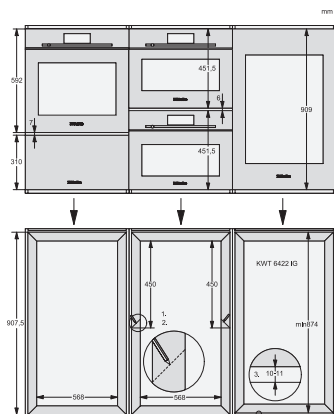

KWT6422iG, KWT6422iG-1, Installation draw

KWT6422iG, KWT6422iG-1, Installation draw, side view

ENB1060, combination 2x45er + KWT6422iG, Installation draw

KWT6422iG, KWT6422iG-1, Interior dimensions (Installation drawings)

ENB1060, combination 60er & 32er ESW + 2x45er + KWT6422iG, Installation draw

ENB1060, combination 45er & 60er + KWT 6422 iG & 14er EVS, Installation draw