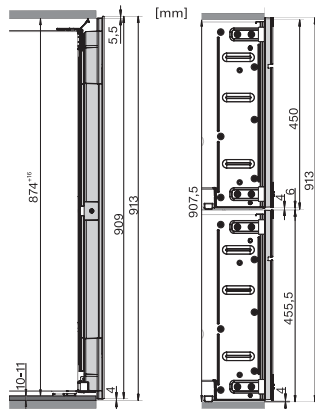

KWT 6422 iG-1

Garrafeira de encastrar

com FlexiFrame e Push2open para sofisticados apreciadores de vinho.

KWT6422iG, KWT6422iG-1, Installation draw

KWT6422iG, KWT6422iG-1, Installation draw, side view

KWT6422iG, KWT6422iG-1, Installation draw

KWT6422iG, KWT6422iG-1, Installation draw, side view

ENB1060, combination 2x45er + KWT6422iG, Installation draw

KWT6422iG, KWT6422iG-1, Interior dimensions (Installation drawings)

ENB1060, combination 60er & 32er ESW + 2x45er + KWT6422iG, Installation draw

ENB1060, combination 45er & 60er + KWT 6422 iG & 14er EVS, Installation draw