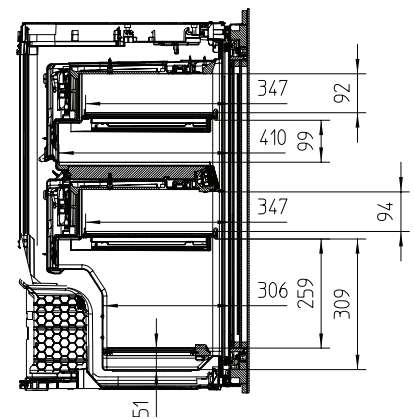

KWT 6422 iG-1

Garrafeira de encastrar

com FlexiFrame e Push2open para sofisticados apreciadores de vinho.

KWT6422iG, KWT6422iG-1, Installation draw

KWT6422iG, KWT6422iG-1, Installation draw, side view

KWT6422iG, KWT6422iG-1, Installation draw

KWT6422iG, KWT6422iG-1, Installation draw, side view

ENB1060, combination 2x45er + KWT6422iG, Installation draw

KWT6422iG, KWT6422iG-1, Interior dimensions (Installation drawings)

ENB1060, combination 60er & 32er ESW + 2x45er + KWT6422iG, Installation draw