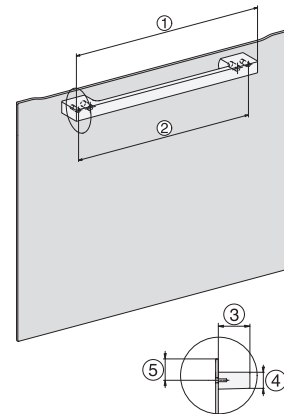

H 2766-1 B 125 Edition

Forno

num elegante design preto com função AirFry, ligação em rede e PerfectClean.

installation H7000 XL, installation drawing

side view H7000 XL, installation drawings

built-in H7000 XL, installation drawing

H226x-1B/BP/E/EP/I/IP, H2x6xB/BP, H7x6xB/BP/BPX, installation drawings

side view H7000 XL build-under, installation drawing

H7x65BP, H7145BM, H7165B, H7365B, H2756B, H2765B/BP, DGC7151, DGC7351 installation drawings