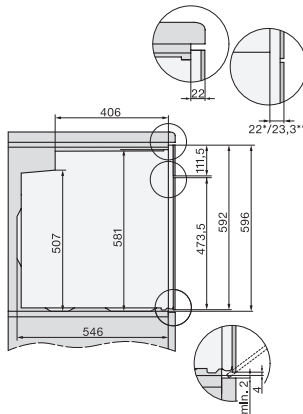

H 2766-1 B 125 Edition

Forno

num elegante design preto com função AirFry, ligação em rede e PerfectClean.

installation H7000 XL, installation drawing

side view H7000 XL, installation drawings

built-in H7000 XL, installation drawing

H226x-1B/BP/E/EP/I/IP, H2x6xB/BP, H7x6xB/BP/BPX, installation drawings

side view H7000 XL build-under, installation drawing

H7x65BP, H7145BM, H7165B, H7365B, H2756B, H2765B/BP, DGC7151, DGC7351 installation drawings