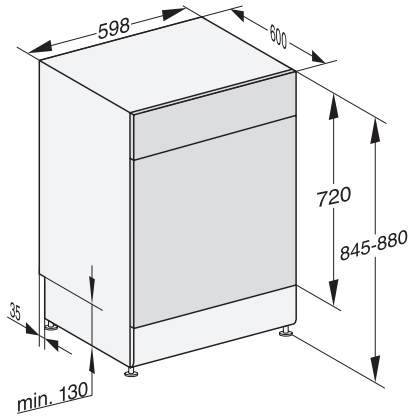

G7000, free standing dishwasher, 60cm (installation drawing)