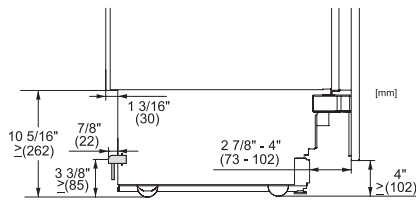

F 2813 Vi
Congelador MasterCool
com design e tecnologia de alta qualidade em grande formato.