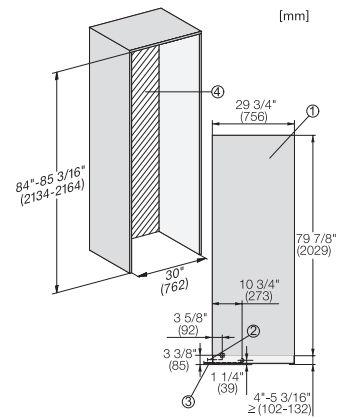

F 2813 Vi
 Congelador MasterCool
 com design e tecnologia de alta qualidade em grande formato.

Side-by-side, MasterCool, without partition wall, with heating mat (Sketch) (with footnote)

F2812Vi, F2813Vi, F2802Vi, F2811Vi, F2801Vi, MasterCool, inner space, installation drawings

KFP3005ed/cs, KFP3004ed/cs, Front panel, Front dimensions, MasterCool II, installation drawings

Sideview, MasterCool, Sketch

Side-by-Side, MasterCool, footnote, installation drawings

F2802Vi, F2812Vi, F2813Vi, F2812SF, F2801Vi, F2811Vi, F2811SF, installation, MasterCool, installation drawings