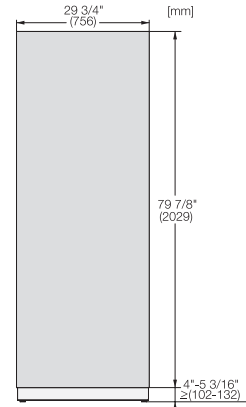

F 2813 Vi
 Congelador MasterCool
 com design e tecnologia de alta qualidade em grande formato.

Side-by-side, MasterCool, without partition wall, with heating mat (Sketch) (with footnote)

F2812Vi, F2813Vi, F2802Vi, F2811Vi, F2801Vi, MasterCool, inner space, installation drawings