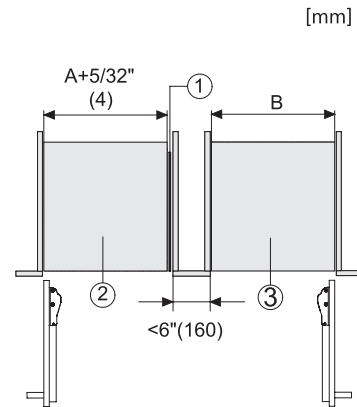

F 2813 Vi
 Congelador MasterCool
 com design e tecnologia de alta qualidade em grande formato.

Side-by-side, MasterCool, without partition wall, with heating mat (Sketch) (with footnote)

F2812Vi, F2813Vi, F2802Vi, F2811Vi, F2801Vi, MasterCool, inner space, installation drawings

KFP3005ed/cs, KFP3004ed/cs, Front panel, Front dimensions, MasterCool II, installation drawings

Sideview, MasterCool, Sketch

Side-by-Side, MasterCool, footnote, installation drawings

F2802Vi, F2812Vi, F2813Vi, F2812SF, F2801Vi, F2811Vi, F2811SF, installation, MasterCool, installation drawings