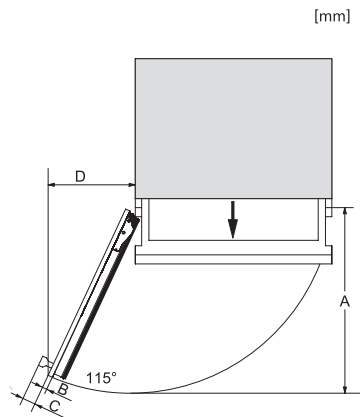

KFP3005ed/cs, KFP3004ed/cs, Front panel, Front dimensions, MasterCool II, installation drawings

Sideview, MasterCool, Sketch

Side-by-Side, MasterCool, footnote, installation drawings

F2802Vi, F2812Vi, F2813Vi, F2812SF, F2801Vi, F2811Vi, F2811SF, installation, MasterCool, installation drawings

Opening angle 90°/115°, right side stop, MasterCool (Sketch) with footnote