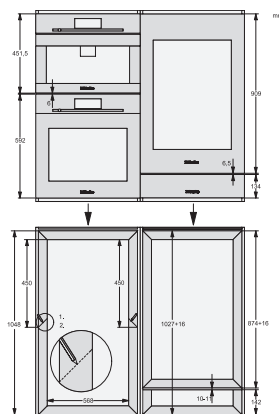

KWT6422iG, KWT6422iG-1, Installation draw

KWT6422iG, KWT6422iG-1, Installation draw, side view

ENB1060, combination 2x45er + KWT6422iG, Installation draw

KWT6422iG, KWT6422iG-1, Interior dimensions (Installation drawings)

ENB1060, combination 60er & 32er ESW + 2x45er + KWT6422iG, Installation draw

ENB1060, combination 45er & 60er + KWT 6422 iG & 14er EVS, Installation draw