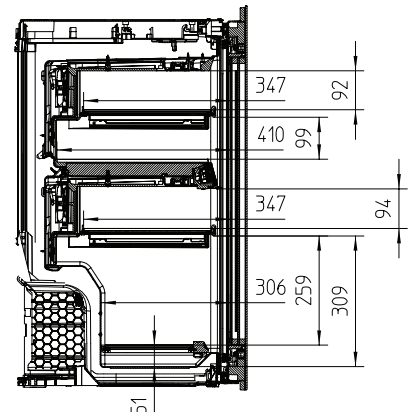

## KWT 6422 iG-1

Garrafeira de encastrar

com FlexiFrame e Push2open para sofisticados apreciadores de vinho.

KWT6422iG, KWT6422iG-1, Installation draw

KWT6422iG, KWT6422iG-1, Installation draw, side view

KWT6422iG, KWT6422iG-1, Installation draw

KWT6422iG, KWT6422iG-1, Installation draw, side view

ENB1060, combination 2x45er + KWT6422iG, Installation draw

KWT6422iG, KWT6422iG-1, Interior dimensions (Installation drawings)

ENB1060, combination 60er & 32er ESW + 2x45er + KWT6422iG, Installation draw