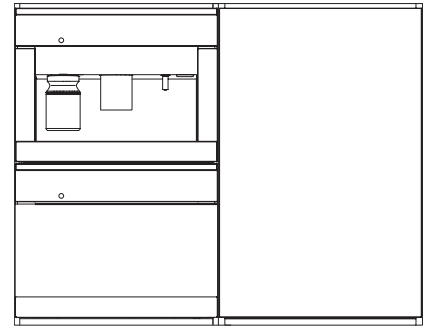

## KWT 6422 iG-1

Garrafeira de encastrar

com FlexiFrame e Push2open para sofisticados apreciadores de vinho.

KWT6422iG, KWT6422iG-1, Installation draw

KWT6422iG, KWT6422iG-1, Installation draw, side view

KWT6422iG, KWT6422iG-1, Installation draw

KWT6422iG, KWT6422iG-1, Installation draw, side view

ENB1060, combination 2x45er + KWT6422iG, Installation draw

KWT6422iG, KWT6422iG-1, Interior dimensions (Installation drawings)

ENB1060, combination 60er & 32er ESW + 2x45er + KWT6422iG, Installation draw