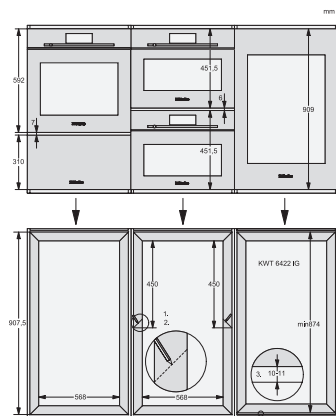

## KWT 6422 iG-1

Garrafeira de encastrar

com FlexiFrame e Push2open para sofisticados apreciadores de vinho.

KWT6422iG, KWT6422iG-1, Installation draw

KWT6422iG, KWT6422iG-1, Installation draw, side view

KWT6422iG, KWT6422iG-1, Installation draw

KWT6422iG, KWT6422iG-1, Installation draw, side view

ENB1060, combination 2x45er + KWT6422iG, Installation draw

KWT6422iG, KWT6422iG-1, Interior dimensions (Installation drawings)

ENB1060, combination 60er & 32er ESW + 2x45er + KWT6422iG, Installation draw