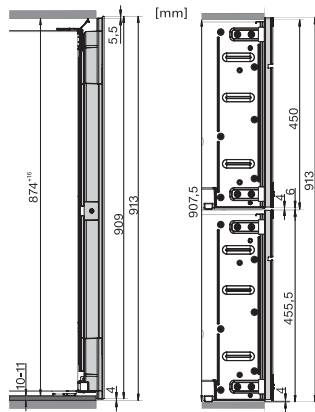

## KWT 6422 iG-1

Garrafeira de encastrar

com FlexiFrame e Push2open para sofisticados apreciadores de vinho.

KWT6422iG, KWT6422iG-1, Installation draw

KWT6422iG, KWT6422iG-1, Installation draw, side view

KWT6422iG, KWT6422iG-1, Installation draw

KWT6422iG, KWT6422iG-1, Installation draw, side view

ENB1060, combination 2x45er + KWT6422iG, Installation draw

KWT6422iG, KWT6422iG-1, Interior dimensions (Installation drawings)

ENB1060, combination 60er & 32er ESW + 2x45er + KWT6422iG, Installation draw