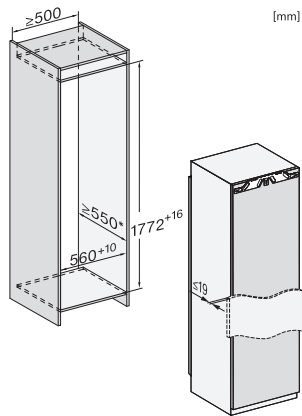

#### Acessórios fornecidos

Cuvete para cubos de gelo

•

FNS 7740 D 125 Gala Ed  
 Congelador de integrar  
 com NoFrost e oito gavetas de congelação em calhas telescópicas.

K7733E, K7763E, K7732E, K7734F, K7764E, K7743E, K7744E, K7773D, K7774D (footnote\*) (installation drawings)

K7733E, K7763E, K7732D, K7732E, K7734F, K7764E, K7743E, K7744E, K7773D, K7774D, built-in (footnote\*) (drawings)

K7733E, K7763E, K7732E, K7734F, K7764E, K7743E, K7744E, K7773D, K7774D, side view (installation drawings)