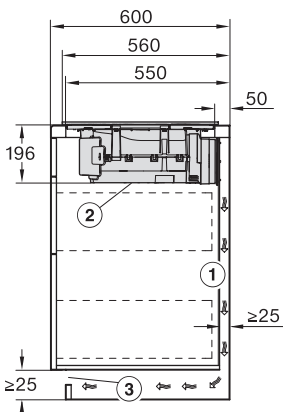

Medida de corte externa em mm (largura) em caso de instalação à face	804
--	-----

Medida de corte externa em mm (profundidade) em caso de instalação à face	524
---	-----

Potência máxima instalada em kW	7,50
---------------------------------	------

KMDA7272FL, KMDA7473FL – flush – Installation drawing

KMDA7272FL, KMDA7473FL – Installation drawing

KMDA7272FL/FR – Operating options

KMDA7272FL/FR, KMDA7473FL/FR, Air circulation (Installation drawing)

KMDA7272FL/FR, KMDA7473FL/FR, Plug&Play (Installation drawing)

KMDA7272FL, KMDA7473FL – Side view flush, Plug&Play – Installation drawing

KMDA7272FL, KMDA7473FL – Side view lying on top, Plug&Play – Installation drawing

KMDA7272FL, KMDA7473FL – Side view flush+X, Plug&Play – Installation drawing