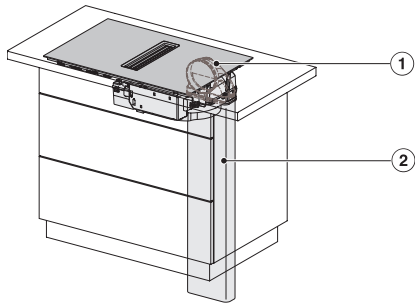

KMDA7272FL, KMDA7473FL – Side view flush, Plug&Play – Installation drawing

KMDA7272FL, KMDA7473FL – Side view lying on top, Plug&Play – Installation drawing

KMDA7272FL, KMDA7473FL – Side view flush+X, Plug&Play – Installation drawing

KMDA7272FL, KMDA7473FL – Side view lying on top+X, Plug&Play – Installation drawing

KMDA 7272 FL-U Silence

Placa de indução com exaustor integrado

com motor Silence e 4 zonas de cozinhar para funcionamento por recirculação de ar.