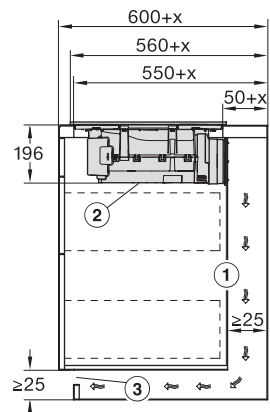

Medida de corte externa em mm (largura) em caso de instalação à face	804
--	-----

Medida de corte externa em mm (profundidade) em caso de instalação à face	524
---	-----

Potência máxima instalada em kW	7,50
---------------------------------	------

KMDA7272FL, KMDA7473FL – flush – Installation drawing

KMDA7272FL, KMDA7473FL – Installation drawing

KMDA7272FL/FR – Operating options

KMDA7272FL/FR, KMDA7473FL/FR, Air circulation (Installation drawing)

KMDA7272FL/FR, KMDA7473FL/FR, Plug&Play (Installation drawing)

KMDA7272FL, KMDA7473FL – Side view flush, Plug&Play – Installation drawing

KMDA7272FL, KMDA7473FL – Side view lying on top, Plug&Play – Installation drawing

KMDA7272FL, KMDA7473FL – Side view flush+X, Plug&Play – Installation drawing