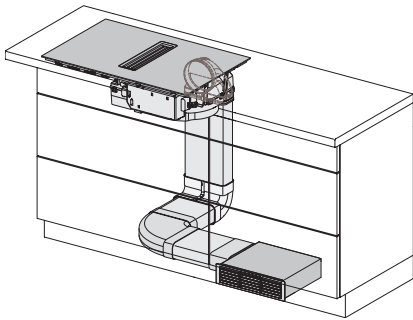

com motor Silence e 4 zonas de cozinhar para funcionamento por recirculação de ar.

	Abluftbetrieb	Geführter Umluftbetrieb	Plug&Play-Betrieb
KMDA 7272 FR-A	✓	–	–
KMDA 7272 FR-U	–	✓	✓/✓
KMDA 7272 FL-A	✓	–	–
KMDA 7272 FL-U	–	✓	✓/✓

KMDA7272FL, KMDA7473FL – flush – Installation drawing

KMDA7272FL, KMDA7473FL – Installation drawing

KMDA7272FL/FR – Operating options

KMDA7272FL/FR, KMDA7473FL/FR, Air circulation (Installation drawing)

KMDA7272FL/FR, KMDA7473FL/FR, Plug&Play (Installation drawing)

KMDA7272FL, KMDA7473FL – Side view flush, Plug&Play – Installation drawing

KMDA7272FL, KMDA7473FL – Side view lying on top, Plug&Play – Installation drawing

KMDA7272FL, KMDA7473FL – Side view flush+X, Plug&Play – Installation drawing