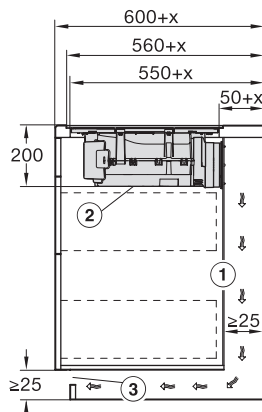

Medida de corte externa em mm (largura) em caso de instalação à face	804
--	-----

Medida de corte externa em mm (profundidade) em caso de instalação à face	524
---	-----

Potência máxima instalada em kW	7,50
---------------------------------	------

KMDA7272FL, KMDA7473FL – flush – Installation drawing

KMDA7272FL, KMDA7473FL – Installation drawing

KMDA7272FL/FR – Operating options

KMDA7272FL/FR, KMDA7473FL/FR, Air circulation (Installation drawing)

KMDA7272FL/FR, KMDA7473FL/FR, Plug&Play (Installation drawing)

KMDA7272FL, KMDA7473FL – Side view flush, Plug&Play – Installation drawing

KMDA7272FL, KMDA7473FL – Side view lying on top, Plug&Play – Installation drawing

KMDA7272FL, KMDA7473FL – Side view flush+X, Plug&Play – Installation drawing