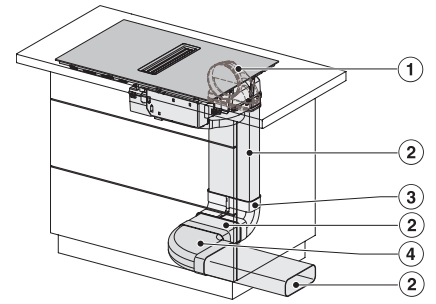

KMDA 7272 FL-U Silence

Placa de indução com exaustor integrado

com motor Silence e 4 zonas de cozinhar para funcionamento por recirculação de ar.