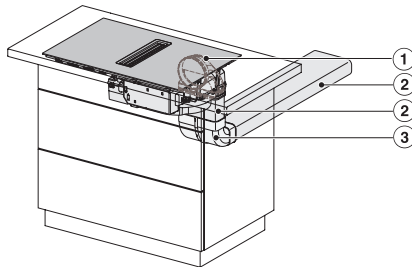

KMDA 7272 FL-U Silence

Placa de indução com exaustor integrado

com motor Silence e 4 zonas de cozinhar para funcionamento por recirculação de ar.