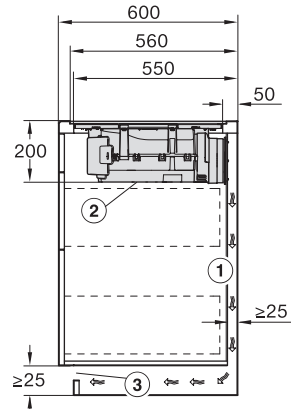

Medida de corte externa em mm (largura) em caso de instalação à face	804
--	-----

Medida de corte externa em mm (profundidade) em caso de instalação à face	524
---	-----

Potência máxima instalada em kW	7,50
---------------------------------	------

KMDA7272FL, KMDA7473FL – flush – Installation drawing

KMDA7272FL, KMDA7473FL – Installation drawing

KMDA7272FL/FR – Operating options

KMDA7272FL/FR, KMDA7473FL/FR, Air circulation (Installation drawing)

KMDA7272FL/FR, KMDA7473FL/FR, Plug&Play (Installation drawing)

KMDA7272FL, KMDA7473FL – Side view flush, Plug&Play – Installation drawing

KMDA7272FL, KMDA7473FL – Side view lying on top, Plug&Play – Installation drawing

KMDA7272FL, KMDA7473FL – Side view flush+X, Plug&Play – Installation drawing