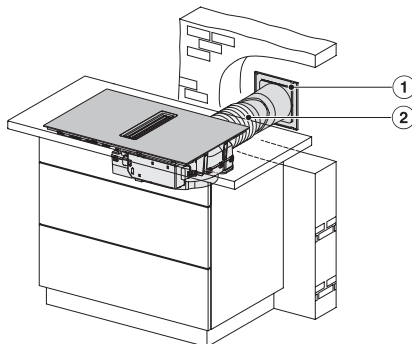

KMDA7272FL/FR, KMDA7473FL/FR -Installation variant
3 Basis – drawing