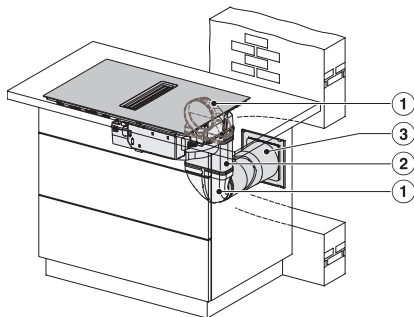

KMDA7272FL/FR, KMDA7473FL/FR – Installation variant
2 Basis – drawing