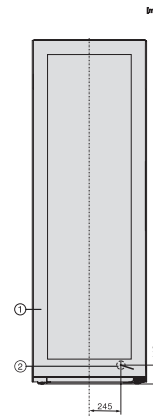

KWT 4999 F

Garrafeira de instalação livre

com SommelierSet, FlexiFrame e três zonas de temperatura separadas.

KWT4999F obsw, KWT4995F obsw, Rioja, installation sketch (footnote*) (installation drawings)

KWT4999F obsw, KWT4995F obsw, Rioja, top view (footnote*) (installation drawings)