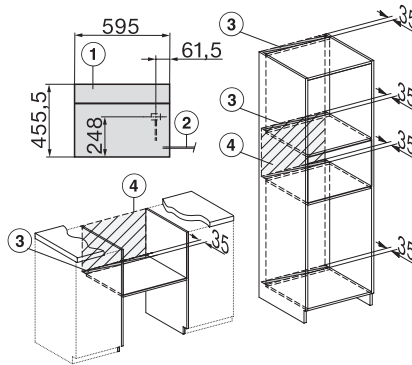

ESW7x10, DGC7x4xHCPro, DGC7x4xHCXPro, installation drawings

built-in DG DGM DGC XL build-under, installation drawing

DGC7x4x built-in tall cabinet, installation drawing

DGC7x40 connections and ventilation 45cm, installation drawing

DGC7x4x swivel range of the aperture, installation drawings

screw joint DGC XL, installation drawing

DGC7x6x X with and without handle side view, installation drawings