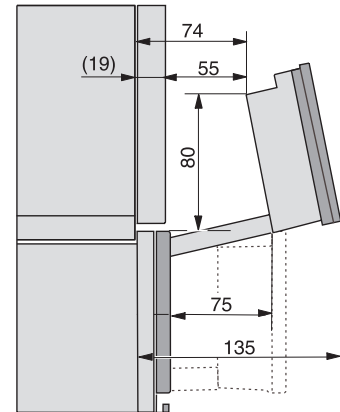

ESW7x10, DGC7x4xHCPro, DGC7x4xHCXPro, installation drawings

built-in DG DGM DGC XL build-under, installation drawing

DGC7x4x built-in tall cabinet, installation drawing

DGC7x40 connections and ventilation 45cm, installation drawing

DGC7x4x swivel range of the aperture, installation drawings

screw joint DGC XL, installation drawing

DGC7x6x X with and without handle side view, installation drawings