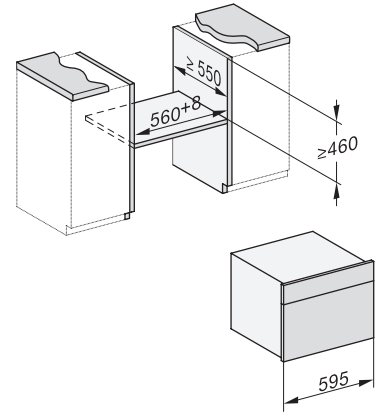

ESW7x10, DGC7x4xHCPro, DGC7x4xHCXPro, installation drawings

built-in DG DGM DGC XL build-under, installation drawing

DGC7x4x built-in tall cabinet, installation drawing

DGC7x40 connections and ventilation 45cm, installation drawing

DGC7x4x swivel range of the aperture, installation drawings

screw joint DGC XL, installation drawing

DGC7x6x X with and without handle side view, installation drawings