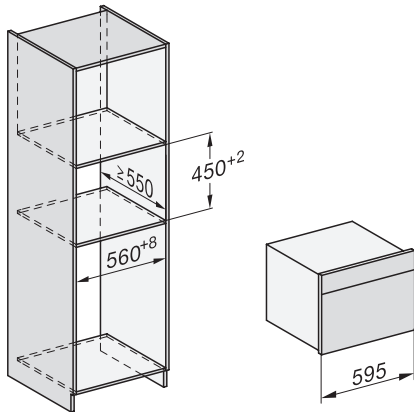

ESW7x10, DGC7x4xHCPro, DGC7x4xHCXPro, installation drawings

built-in DG DGM DGC XL build-under, installation drawing

DGC7x4x built-in tall cabinet, installation drawing

DGC7x40 connections and ventilation 45cm, installation drawing

DGC7x4x swivel range of the aperture, installation drawings

screw joint DGC XL, installation drawing

DGC7x6x X with and without handle side view, installation drawings