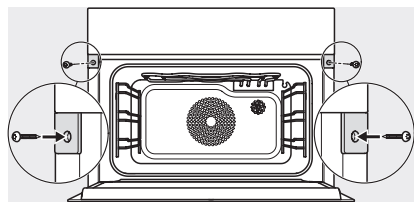

## DGC 7840 HCX Pro

Forno a vapor combinado compacto sem puxador para vários tipos de confeitaria com sonda de temperatura sem fios + HydroClean.

ESW7x20, DGC7x4xHCPro, DGC7x4xHCXPro installation drawings

ESW7x10, DGC7x4xHCPro, DGC7x4xHCXPro, installation drawings

built-in DG DGM DGC XL build-under, installation drawing

DGC7x4x built-in tall cabinet, installation drawing

DGC7x40 connections and ventilation 45cm, installation drawing

DGC7x4x swivel range of the aperture, installation drawings

screw joint DGC XL, installation drawing

DGC7x6x X with and without handle side view, installation drawings