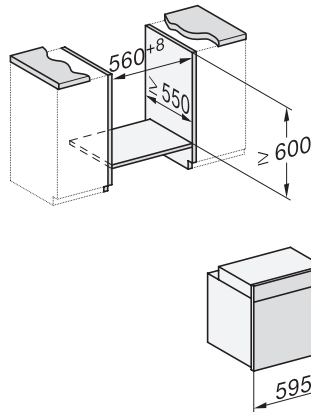

H226x-1B/BP/E/EP//IP, H2x6xB/BP, H7x6xB/BP/BPX, installation drawings