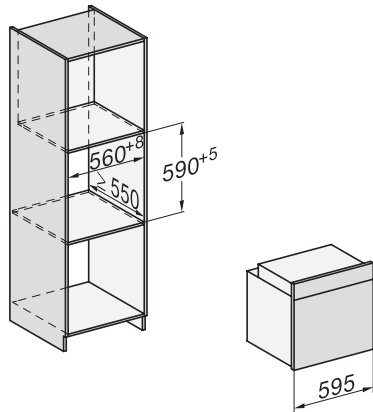

H226x-1B/BP/E/EP//IP, H2760B/BP, H28x0B/BP, H7x6xB/BP/BPX, installation drawings