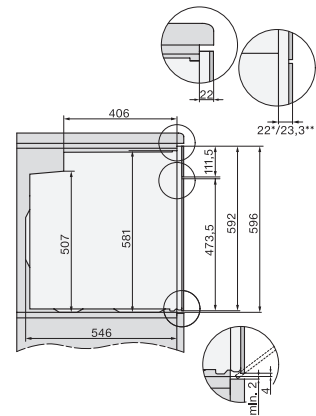

## DGC 7351

Forno a vapor combinado

em design elegante em preto com ligação em rede, iluminação LED e TasteControl.

installation H7000 XL, installation drawing

installation H7000 XL, installation drawing, GB, AU

side view H7000 XL, installation drawings

built-in H7000 XL, installation drawing

Installation H7000 XL underframe, installation drawings

side view H7000 XL build-under, installation drawing

H7x65BP, H7145BM, H7165B, H7365B, H2756B, H2765B/BP, DGC7151, DGC7351 installation drawings