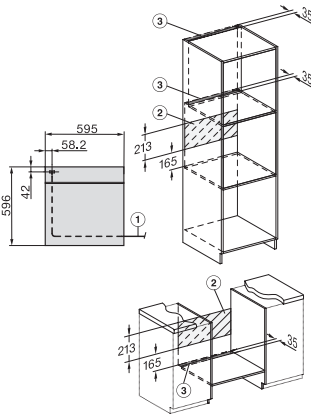

## DGC 7351

Forno a vapor combinado

em design elegante em preto com ligação em rede, iluminação LED e TasteControl.

installation H7000 XL, installation drawing

installation H7000 XL, installation drawing, GB, AU

side view H7000 XL, installation drawings

built-in H7000 XL, installation drawing

Installation H7000 XL underframe, installation drawings

side view H7000 XL build-under, installation drawing

H7x65BP, H7145BM, H7165B, H7365B, H2756B, H2765B/BP, DGC7151, DGC7351 installation drawings