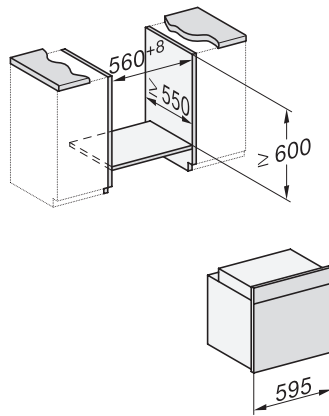

## DGC 7351

Forno a vapor combinado

em design elegante em preto com ligação em rede, iluminação LED e TasteControl.

installation H7000 XL, installation drawing

installation H7000 XL, installation drawing, GB, AU

side view H7000 XL, installation drawings

built-in H7000 XL, installation drawing

Installation H7000 XL underframe, installation drawings

side view H7000 XL build-under, installation drawing

H7x65BP, H7145BM, H7165B, H7365B, H2756B, H2765B/BP, DGC7151, DGC7351 installation drawings