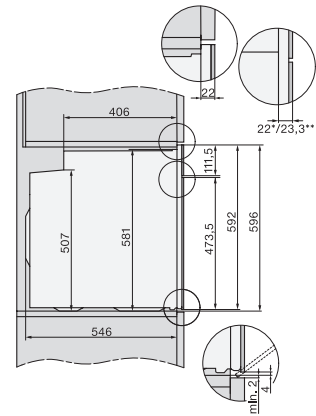

## DGC 7351

Forno a vapor combinado

em design elegante em preto com ligação em rede, iluminação LED e TasteControl.

installation H7000 XL, installation drawing

installation H7000 XL, installation drawing, GB, AU

side view H7000 XL, installation drawings

built-in H7000 XL, installation drawing

Installation H7000 XL underframe, installation drawings

side view H7000 XL build-under, installation drawing

H7x65BP, H7145BM, H7165B, H7365B, H2756B, H2765B/BP, DGC7151, DGC7351 installation drawings