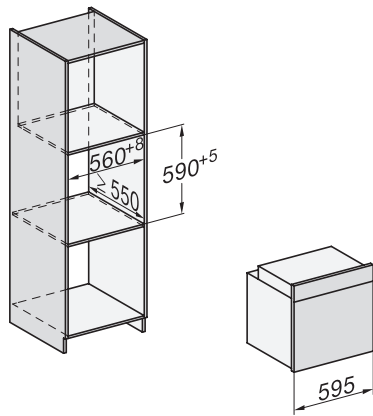

## DGC 7351

Forno a vapor combinado

em design elegante em preto com ligação em rede, iluminação LED e TasteControl.

installation H7000 XL, installation drawing

installation H7000 XL, installation drawing, GB, AU

side view H7000 XL, installation drawings

built-in H7000 XL, installation drawing

Installation H7000 XL underframe, installation drawings

side view H7000 XL build-under, installation drawing

H7x65BP, H7145BM, H7165B, H7365B, H2756B, H2765B/BP, DGC7151, DGC7351 installation drawings