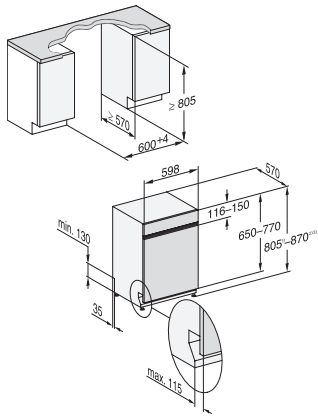

G 7920 SCi AutoDos
Máquina de lavar louça de integrar
ideal para satisfazer os mais elevados requisitos.

G7000, integrated dishwasher, 60cm (installation drawing)