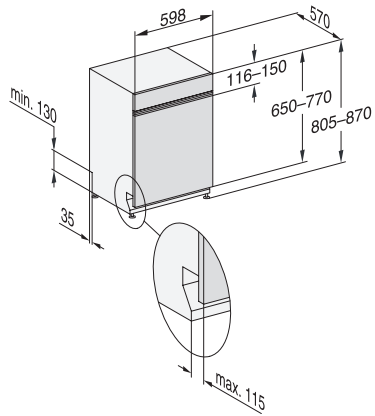

G7000, integrated dishwasher, 60cm (installation drawing)