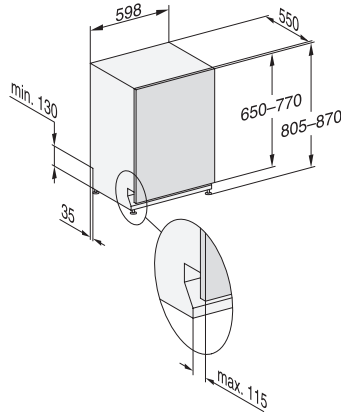

G7000, fully integrated dishwasher, 60cm (installation drawing)