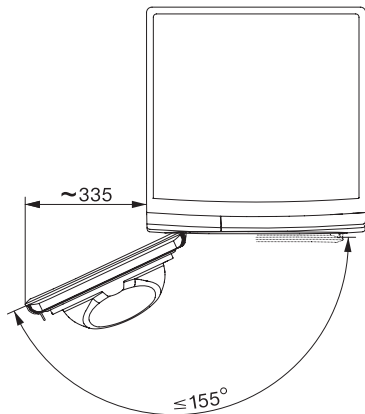

TWC560WP EcoSpeed&8kg

Máquina de secar roupa com bomba de calor T1

A+++ | 8 kg | EcoDry | FragranceDos | PerfectDry

T1 installation drawing, facia 5 degree, measures in mm

T1 drawing, facia 5 degree, measures in mm

T1 drawing, facia 5 degree, without porthole, measures in mm

T1 drawing, facia 5 degree, measures in mm