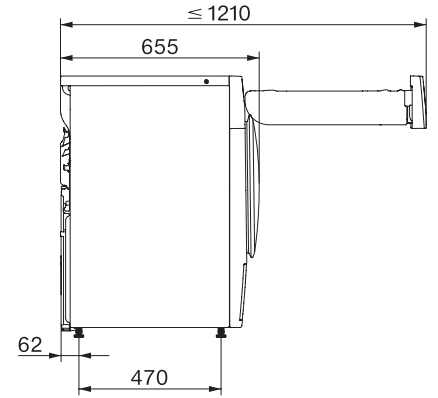

TWC560WP EcoSpeed&8kg

Máquina de secar roupa com bomba de calor T1

A+++ | 8 kg | EcoDry | FragranceDos | PerfectDry

T1 installation drawing, facia 5 degree, measures in mm

T1 drawing, facia 5 degree, measures in mm

T1 drawing, facia 5 degree, without porthole, measures in mm

T1 drawing, facia 5 degree, measures in mm