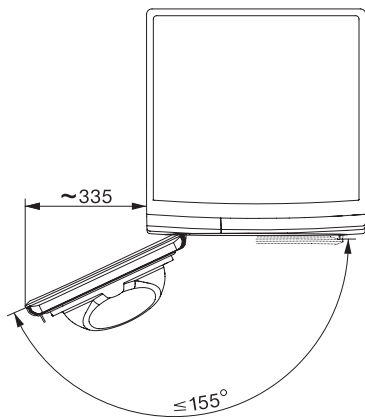

TWW780WP Passion

Máquina de secar roupa com bomba de calor T1 para os mais exigentes e uma roupa bem cuidada.

T1 installation drawing, facia 5 degree, measures in mm

T1 drawing, facia 5 degree, measures in mm

T1 drawing, facia 5 degree, with porthole, measures in mm

T1 drawing, facia 5 degree, measures in mm