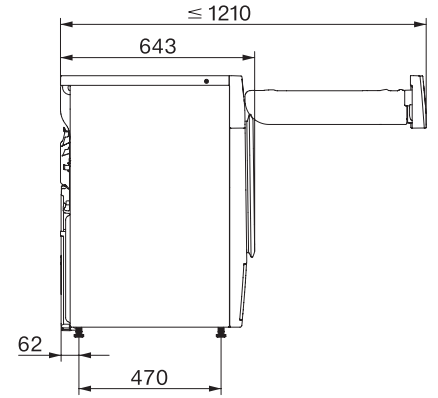

TWW780WP Passion

Máquina de secar roupa com bomba de calor T1 para os mais exigentes e uma roupa bem cuidada.

T1 installation drawing, facia 5 degree, measures in mm

T1 drawing, facia 5 degree, measures in mm

T1 drawing, facia 5 degree, with porthole, measures in mm

T1 drawing, facia 5 degree, measures in mm