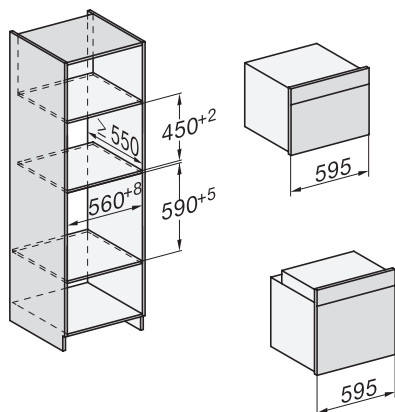

H226x-1B/BP/E/EP/I/IP, H2760B/BP, H28x0B/BP, H7x40BM/BMX, H7x6xB/BP/BPX, installation drawings