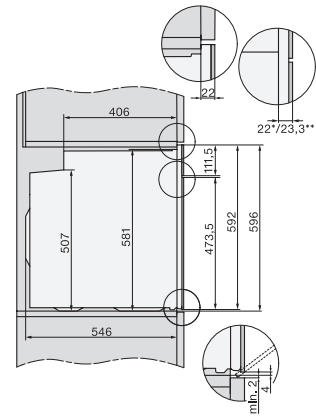

H 7262 BP

Forno

com visor de texto simples, sonda de temperatura e limpeza pirolítica.

installation H7000 XL, installation drawing

installation H7000 XL, installation drawing, GB, AU

side view H7000 XL, installation drawings

built-in H7000 XL, installation drawing

H226x-1B/BP/E/EP/I/IP, H2x6xB/BP, H7x6xB/BP/BPX, installation drawings

DG2840, DG7x40, DGC7x4x, DG7x6x, DGC7x6x, DGD7635, DGM7x4x, DO7, H28B/BP, H7x4xB/BM/BP, H7x6xB/BP, installation drawing

H226x-1B/BP/E/EP/I/IP, H2760B/BP, H28x0B/BP, H7x40BM/BMX, H7x6xB/BP/BPX, installation drawings

side view H7000 XL build-under, installation drawing

H2xxx-1 B/BP/E/I/IP, H7xxx B/BP/BM/BMX, installation drawings