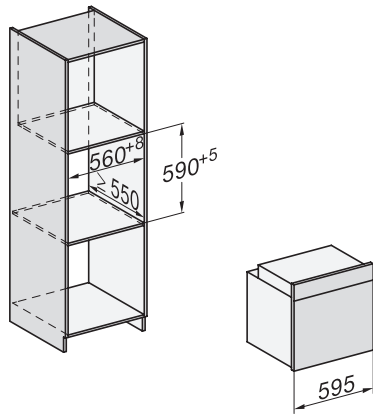

## H 7262 BP

Forno

com visor de texto simples, sonda de temperatura e limpeza pirolítica.

installation H7000 XL, installation drawing

installation H7000 XL, installation drawing, GB, AU

side view H7000 XL, installation drawings