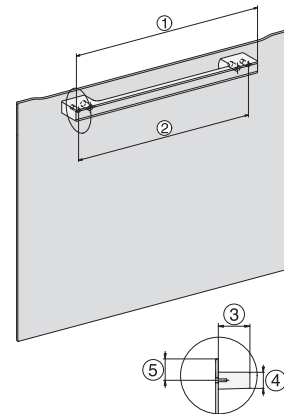

DG7x40, DGC7x4x, DGC7x6x, DG7635, DGM7x4x, DO7, H2860B/BP, H7240BM, H7x40BM, H7x4xB/BP, H7x6xB/BP, installation drawings