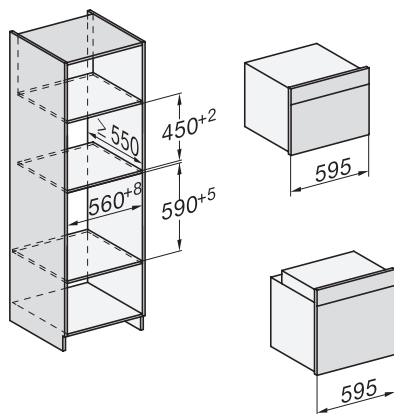

H226x-1B/BP/E/EP/I/IP, H2760B/BP, H28x0B/BP, H7x40BM/BMX, H7x6xB/BP/BPX, installation drawings