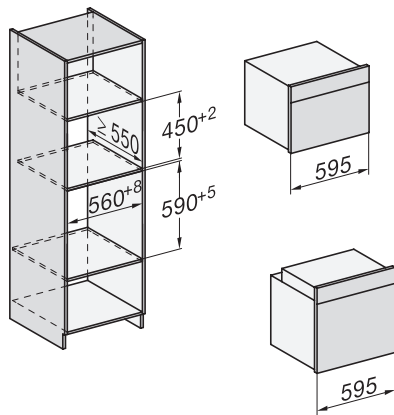

H226x-1B/BP/E/EP/I/IP, H2760B/BP, H28x0B/BP, H7x40BM/BMX, H7x6xB/BP/BPX, installation drawings