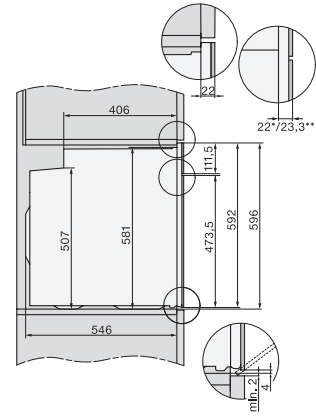

H 7262 B

Forno

com visor de texto simples, sonda de temperatura e PerfectClean.

installation H7000 XL, installation drawing

installation H7000 XL, installation drawing, GB, AU

side view H7000 XL, installation drawings

built-in H7000 XL, installation drawing

H226x-1B/BP/E/EP/I/IP, H2x6xB/BP, H7x6xB/BP/BPX, installation drawings

DG7x40, DGC7x4x, DGC7x6x, DGM7x4x, DO7, H2860B/BP, H7240BM, H7x40BM, H7x4xB/BP, H7x6xB/BP, installation drawings

H226x-1B/BP/E/EP/I/IP, H2760B/BP, H28x0B/BP, H7x40BM/BMX, H7x6xB/BP/BPX, installation drawings

side view H7000 XL build-under, installation drawing

H2xxx-1 B/BP/E/I/IP, H7xxx B/BP/BM/BMX, installation drawings