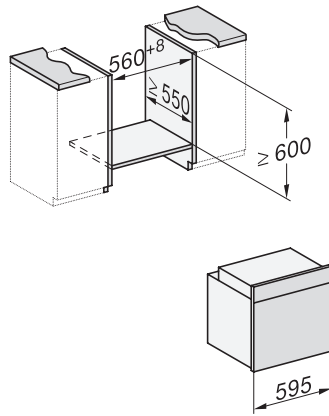

H 7262 B

Forno

com visor de texto simples, sonda de temperatura e PerfectClean.

installation H7000 XL, installation drawing

installation H7000 XL, installation drawing, GB, AU

side view H7000 XL, installation drawings

built-in H7000 XL, installation drawing

H226x-1B/BP/E/EP/I/IP, H2x6xB/BP, H7x6xB/BP/BPX, installation drawings

DG7x40, DGC7x4x, DGC7x6x, DGM7x4x, DO7, H2860B/BP, H7240BM, H7x40BM, H7x4xB/BP, H7x6xB/BP, installation drawings