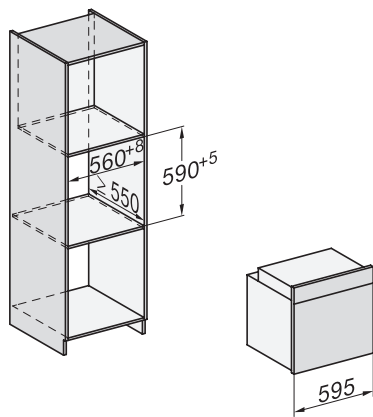

H 7162 BP

Forno

com visor de texto simples, sonda de temperatura e limpeza pirolítica.

installation H7000 XL, installation drawing

installation H7000 XL, installation drawing, GB, AU

side view H7000 XL, installation drawings

built-in H7000 XL, installation drawing

H226x-1B/BP/E/EP/I/IP, H2x6xB/BP, H7x6xB/BP/BPX, installation drawings

side view H7000 XL build-under, installation drawing