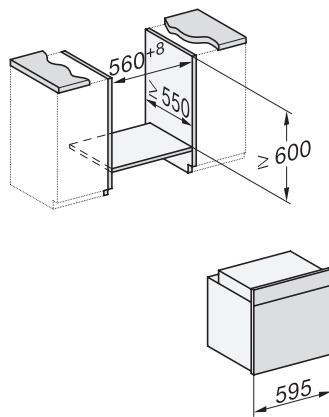

H 7162 BP

Forno

com visor de texto simples, sonda de temperatura e limpeza pirolítica.

installation H7000 XL, installation drawing

installation H7000 XL, installation drawing, GB, AU

side view H7000 XL, installation drawings

built-in H7000 XL, installation drawing

H226x-1B/BP/E/EP/I/IP, H2x6xB/BP, H7x6xB/BP/BPX, installation drawings

side view H7000 XL build-under, installation drawing