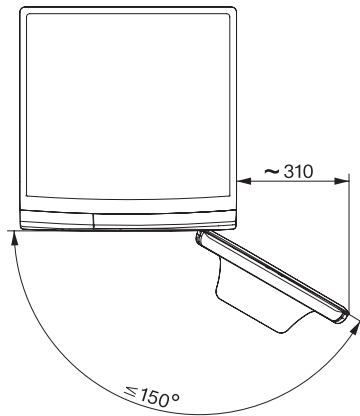

WWG360 WCS PWash&9kg

Máquina de lavar roupa de carga frontal W1:

A | 9 kg | 1400 r.p.m. | QuickPowerWash | Alisar extra | Miele@home

W1 drawing, facia 5 degree, measures in mm

W1 drawing, facia 5 degree, measures in mm

W1 drawing, facia 5 degree, measures in mm

W1 drawing, facia 5 degree, measures in mm