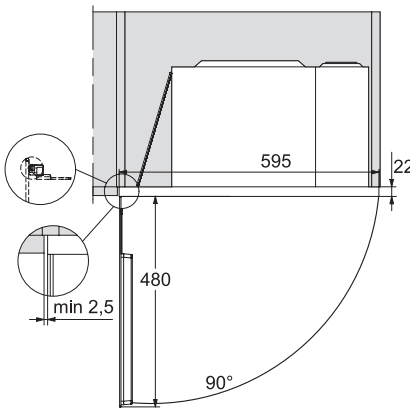

M 2234 SC

Micro-ondas de encastrar

com operação por sensor na lateral para um manuseamento confortável.

M2230SC, installation drawings

M2230SC, installation drawings

M223xSC, installation drawings

M223xSC, installation drawings

M223xSC, installation drawing

M223xSC, AB45-2, installation drawing

M223xSC, AB45-2, installation drawing

M223xSC, AB42-1, installation drawing

M223xSC, AB42-1, installation drawing

M 2234 SC

Micro-ondas de encastrar

com operação por sensor na lateral para um manuseamento confortável.

M223xSC, AB38-1, installation drawing

M223xSC, AB38-1, installation drawing

M223xSC, AB36, installation drawing

M223xSC, AB36, installation drawing