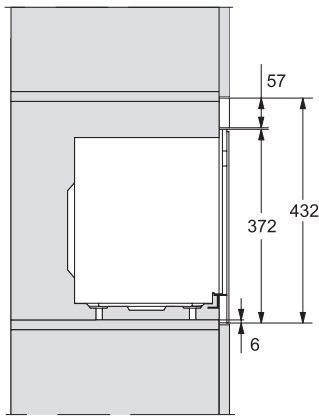

M 2234 SC

Micro-ondas de encastrar

com operação por sensor na lateral para um manuseamento confortável.

M2230SC, installation drawings

M2230SC, installation drawings

M223xSC, installation drawings

M223xSC, installation drawings

M223xSC, installation drawing

M223xSC, AB45-2, installation drawing

M223xSC, AB45-2, installation drawing

M223xSC, AB42-1, installation drawing

M223xSC, AB42-1, installation drawing

M 2234 SC

Micro-ondas de encastrar

com operação por sensor na lateral para um manuseamento confortável.

M223xSC, AB38-1, installation drawing

M223xSC, AB38-1, installation drawing

M223xSC, AB36, installation drawing

M223xSC, AB36, installation drawing