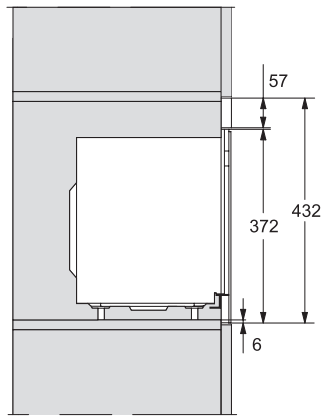

com operação por sensor na lateral para um manuseamento confortável.

M2230SC, installation drawings

M2230SC, installation drawings

M223xSC, installation drawings

M223xSC, installation drawings

M223xSC, installation drawing

M223xSC, AB45-2, installation drawing

M223xSC, AB45-2, installation drawing

M223xSC, AB42-1, installation drawing

M223xSC, AB42-1, installation drawing

M 2230 SC

Micro-ondas de encastrar

com operação por sensor na lateral para um manuseamento confortável.

M223xSC, AB38-1, installation drawing

M223xSC, AB38-1, installation drawing

M223xSC, AB36, installation drawing

M223xSC, AB36, installation drawing

M22xxSC, installation drawing

M22xxSC, installation drawing