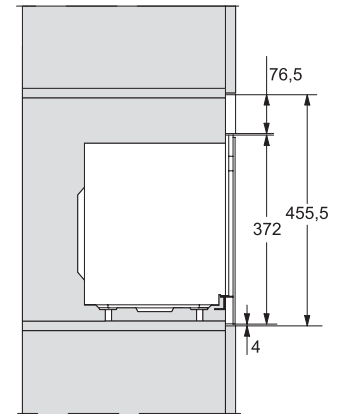

com operação por sensor na lateral para um manuseamento confortável.

M2230SC, installation drawings

M2230SC, installation drawings

M223xSC, installation drawings

M223xSC, installation drawings

M223xSC, installation drawing

M223xSC, AB45-2, installation drawing

M223xSC, AB45-2, installation drawing

M223xSC, AB42-1, installation drawing

M223xSC, AB42-1, installation drawing

M 2230 SC

Micro-ondas de encastrar

com operação por sensor na lateral para um manuseamento confortável.

M223xSC, AB38-1, installation drawing

M223xSC, AB38-1, installation drawing

M223xSC, AB36, installation drawing

M223xSC, AB36, installation drawing

M22xxSC, installation drawing

M22xxSC, installation drawing