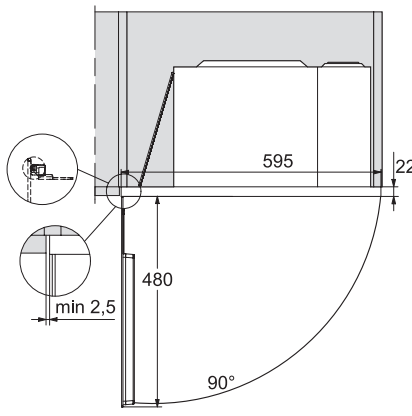

com operação por sensor na lateral para um manuseamento confortável.

M2230SC, installation drawings

M2230SC, installation drawings

M223xSC, installation drawings

M223xSC, installation drawings

M223xSC, installation drawing

M223xSC, AB45-2, installation drawing

M223xSC, AB45-2, installation drawing

M223xSC, AB42-1, installation drawing

M223xSC, AB42-1, installation drawing

M 2230 SC

Micro-ondas de encastrar

com operação por sensor na lateral para um manuseamento confortável.