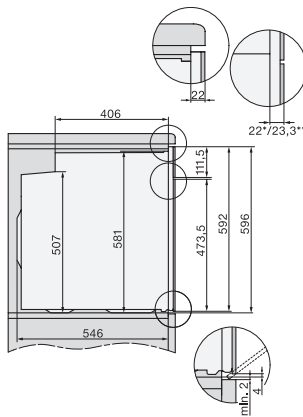

## H 7464 BP

Forno

em design perfeitamente combinável com sonda de temperatura e iluminação LED.

installation H7000 XL, installation drawing

side view H7000 XL, installation drawings

built-in H7000 XL, installation drawing

H226x-1B/BP/E/EP/I/IP, H2x6xB/BP, H7x6xB/BP/BPX, H2x6xB, installation drawings

H2x6x-1B/BP/E/EP/I/IP, H2850BP, H7x6xB/BP/BPX, H2x6xB, installation drawings

DG2840, DG7x40, DGC7x4x, DG7x6x, DGC7x6x, DGD7635, DGM7x4x, DO7, H28B/BP, H7x4xB/BM/BP, H7x6xB/BP, installation drawing

H226x-1B/BP/E/EP/I/IP, H2760B/BP, H28x0B/BP, H7x40BM/BMX, H7x6xB/BP/BPX, installation drawings

side view H7000 XL build-under, installation drawing

H2xxx-1 B/BP/E/I/IP, H7xxx B/BP/BM/BMX, installation drawings