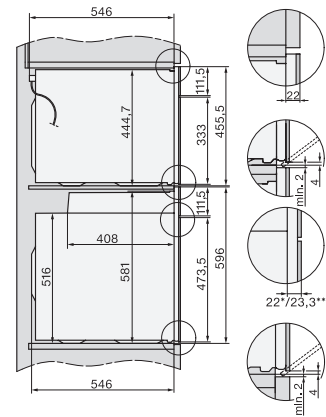

## H 7464 BP

Forno

em design perfeitamente combinável com sonda de temperatura e iluminação LED.

installation H7000 XL, installation drawing

side view H7000 XL, installation drawings

built-in H7000 XL, installation drawing

H226x-1B/BP/E/EP/I/IP, H2x6xB/BP, H7x6xB/BP/BPX, H2x6xB, installation drawings

H2x6x-1B/BP/E/EP/I/IP, H2850BP, H7x6xB/BP/BPX, H2x6xB, installation drawings

DG2840, DG7x40, DGC7x4x, DG7x6x, DGC7x6x, DGD7635, DGM7x4x, DO7, H28B/BP, H7x4xB/BM/BP, H7x6xB/BP, installation drawing

H226x-1B/BP/E/EP/I/IP, H2760B/BP, H28x0B/BP, H7x40BM/BMX, H7x6xB/BP/BPX, installation drawings

side view H7000 XL build-under, installation drawing

H2xxx-1 B/BP/E/I/IP, H7xxx B/BP/BM/BMX, installation drawings