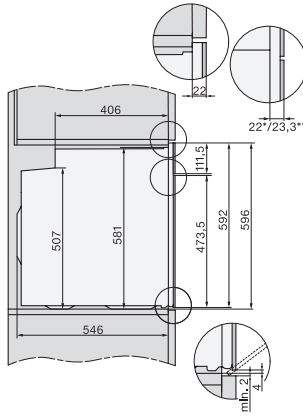

## H 7464 BP

Forno

em design perfeitamente combinável com sonda de temperatura e iluminação LED.

installation H7000 XL, installation drawing

side view H7000 XL, installation drawings

built-in H7000 XL, installation drawing