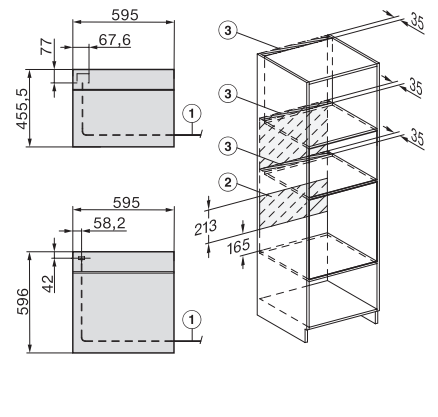

H 7264 BP

Forno

em design elegante, visor intuitivo, conectividade e pirólise.

installation H7000 XL, installation drawing

side view H7000 XL, installation drawings

built-in H7000 XL, installation drawing

H226x-1B/BP/E/EP/IP, H2x6xB/BP, H7x6xB/BP/BPX, installation drawings

H2x6x-1B/BP/E/EP/IP, H2850BP, H7x6xB/BP/BPX, H2x6xB, installation drawings

DG2840, DG7x40, DGC7x4x, DG7x6x, DGC7x6x, DGD7635, DGM7x4x, DO7, H28B/BP, H7x4xB/BM/BP, H7x6xB/BP, installation drawing

H226x-1B/BP/E/EP/IP, H2760B/BP, H28x0B/BP, H7x40BM/BMX, H7x6xB/BP/BPX, installation drawings

H2xxx-1 B/BP/E/IP, H7xxx B/BP/BM/BMX, installation drawings

H2xxx-1 B/BP/E/IP, H7xxx B/BP/BM/BMX, installation drawings