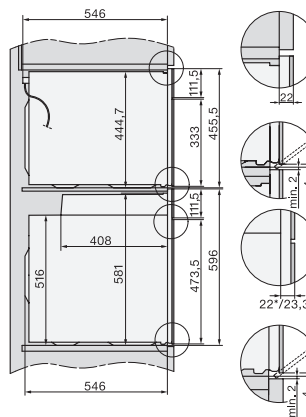

H 7264 BP

Forno

em design elegante, visor intuitivo, conectividade e pirólise.

installation H7000 XL, installation drawing

side view H7000 XL, installation drawings

built-in H7000 XL, installation drawing

H226x-1B/BP/E/EP/IP, H2x6xB/BP, H7x6xB/BP/BPX, installation drawings

H2x6x-1B/BP/E/EP/IP, H2850BP, H7x6xB/BP/BPX, H2x6xB, installation drawings

DG2840, DG7x40, DGC7x4x, DG7x6x, DGC7x6x, DGD7635, DGM7x4x, DO7, H28B/BP, H7x4xB/BM/BP, H7x6xB/BP, installation drawing

H226x-1B/BP/E/EP/IP, H2760B/BP, H28x0B/BP, H7x40BM/BMX, H7x6xB/BP/BPX, installation drawings

H2xxx-1 B/BP/E/IP, H7xxx B/BP/BM/BMX, installation drawings

H2xxx-1 B/BP/E/IP, H7xxx B/BP/BM/BMX, installation drawings