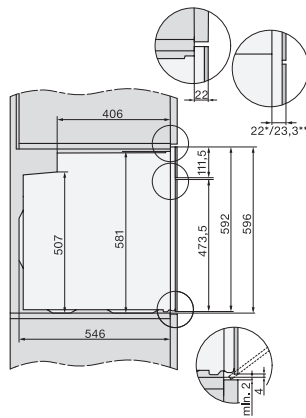

H 7264 BP

Forno

em design elegante, visor intuitivo, conectividade e pirólise.

installation H7000 XL, installation drawing

side view H7000 XL, installation drawings

built-in H7000 XL, installation drawing

H226x-1B/BP/E/EP/IP, H2x6xB/BP, H7x6xB/BP/BPX, installation drawings