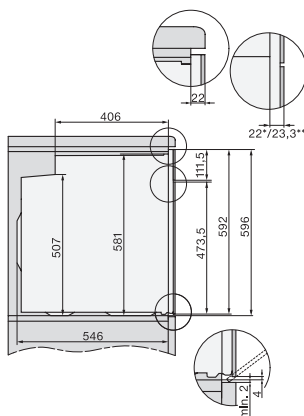

H 7164 BP

Forno

em design elegante em aço inoxidável com visor com conectividade e pirólise.

installation H7000 XL, installation drawing

side view H7000 XL, installation drawings

built-in H7000 XL, installation drawing

H226x-1B/BP/E/EP/IP, H2x6xB/BP, H7x6xB/BP/BPX, installation drawings

H2x6x-1B/BP/E/EP/IP, H2850BP, H7x6xB/BP/BPX, H2x6xB, installation drawings

DG2740, DG7140, DGM7340, H2760B/BP, H7140BM, H7x64B/BP, H7x60B/BP installation drawings

H226x-1B/BP/E/EP/IP, H2760B/BP, H28x0B/BP, H7x40BM/BMX, H7x6xB/BP/BPX, installation drawings

side view H7000 XL build-under, installation drawing

H2xxx-1 B/BP/E/IP, H7xxx B/BP/BM/BMX, installation drawings