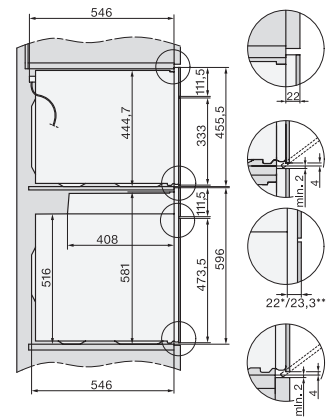

## H 7164 BP

Forno

em design elegante em aço inoxidável com visor com conectividade e pirólise.

installation H7000 XL, installation drawing

side view H7000 XL, installation drawings

built-in H7000 XL, installation drawing

Installation H7000 XL underframe, installation drawings

H2x6x-1B/BP/E/EP/IP, H2850BP, H7x6xB/BP/BPX, H2x6xB, installation drawings

DG2740, DG7140, DGM7340, H2760B/BP, H7140BM, H7x64B/BP, H7x60B/BP installation drawings

Installation H7000 BM XL, installation drawings

side view H7000 XL build-under, installation drawing

side view Kombi BM XL, installation drawings

H 7164 BP

Forno

em design elegante em aço inoxidável com visor com conectividade e pirólise.