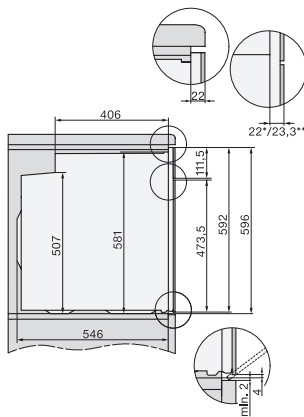

## H 7164 BP

Forno

em design elegante em aço inoxidável com visor com conectividade e pirólise.

installation H7000 XL, installation drawing

side view H7000 XL, installation drawings

built-in H7000 XL, installation drawing

Installation H7000 XL underframe, installation drawings

H2x6x-1B/BP/E/EP/IP, H2850BP, H7x6xB/BP/BPX, H2x6xB, installation drawings

DG2740, DG7140, DGM7340, H2760B/BP, H7140BM, H7x64B/BP, H7x60B/BP installation drawings

Installation H7000 BM XL, installation drawings

side view H7000 XL build-under, installation drawing

side view Kombi BM XL, installation drawings

H 7164 BP

Forno

em design elegante em aço inoxidável com visor com conectividade e pirólise.