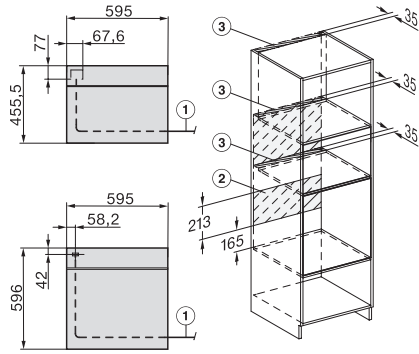

Installation H7000 BM XL, installation drawings

side view H7000 XL build-under, installation drawing

side view Kombi BM XL, installation drawings

H 7164 BP

Forno

em design elegante em aço inoxidável com visor com conectividade e pirólise.