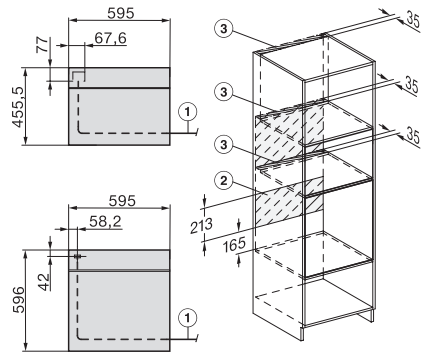

side view H7000 XL build-under, installation drawing

side view Kombi BM XL, installation drawings

H 7164 B

Forno

com design elegante em aço inoxidável, conectividade e PerfectClean.

Installation Kombi BM XL, installation drawings