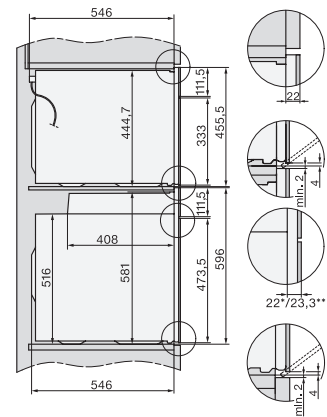

Temperaturas mín. em °C

Temperaturas máx. em °C

Largura do nicho mín. em mm

Largura do nicho máx. em mm

Altura do nicho mín. em mm

Altura do nicho máx. em mm

Profundidade do nicho em mm

Largura do aparelho em mm

H226x-1B/BP/E/EP//IP, H2x6xB/BP, H7x6xB/BP/BPX, installation drawings

H226x-1B/E/I, H2x6xB, H7x6xB, installation drawings

DG2740, DG7140, DGM7340, H2760B/BP, H7140BM, H7x64B/BP, H7x60B/BP installation drawings

H226x-1B/BP/E/EP//IP, H2760B/BP, H28x0B/BP, H7x40BM/BMX, H7x6xB/BP/BPX, installation drawings

side view H7000 XL build-under, installation drawing

H2xxx-1 B/BP/E//IP, H7xxx B/BP/BM/BMX, installation drawings