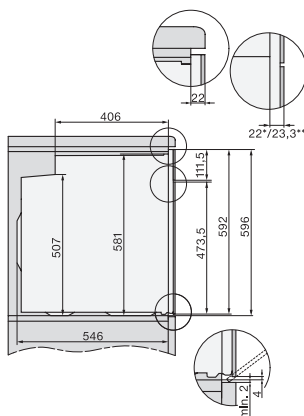

Installation H7000 XL underframe, installation drawings

H226x-1B/E/I, H2x6xB, H7x6xB, installation drawings

DG2740, DG7140, DGM7340, H2760B/BP, H7140BM, H7x64B/BP, H7x60B/BP installation drawings

Installation H7000 BM XL, installation drawings

side view H7000 XL build-under, installation drawing

side view Kombi BM XL, installation drawings

H 7164 B

Forno

com design elegante em aço inoxidável, conectividade e PerfectClean.

Installation Kombi BM XL, installation drawings