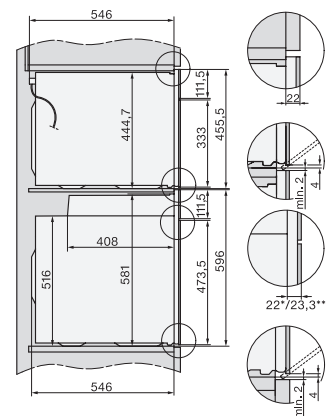

Installation H7000 XL underframe, installation drawings

H226x-1B/E/I, H2x6xB, H7x6xB, installation drawings

DG2740, DG7140, DGM7340, H2760B/BP, H7140BM, H7x64B/BP, H7x60B/BP installation drawings

Installation H7000 BM XL, installation drawings

side view H7000 XL build-under, installation drawing

side view Kombi BM XL, installation drawings

H 7164 B

Forno

com design elegante em aço inoxidável, conectividade e PerfectClean.

Installation Kombi BM XL, installation drawings