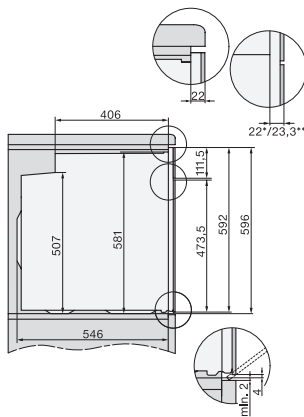

Temperaturas mín. em °C

Temperaturas máx. em °C

Largura do nicho mín. em mm

Largura do nicho máx. em mm

Altura do nicho mín. em mm

Altura do nicho máx. em mm

Profundidade do nicho em mm

Largura do aparelho em mm

H226x-1B/BP/E/EP//IP, H2x6xB/BP, H7x6xB/BP/BPX, installation drawings

H226x-1B/E/I, H2x6xB, H7x6xB, installation drawings

DG2740, DG7140, DGM7340, H2760B/BP, H7140BM, H7x64B/BP, H7x60B/BP installation drawings

H226x-1B/BP/E/EP//IP, H2760B/BP, H28x0B/BP, H7x40BM/BMX, H7x6xB/BP/BPX, installation drawings

side view H7000 XL build-under, installation drawing

H2xxx-1 B/BP/E//IP, H7xxx B/BP/BM/BMX, installation drawings