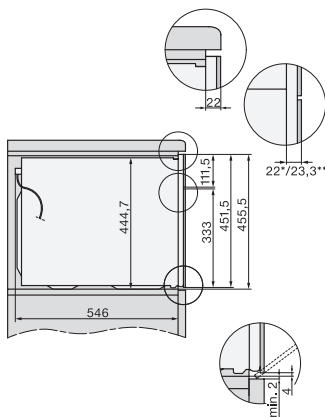

## H 7640 BM

Forno compacto com micro-ondas em design combinável com programas automáticos e sonda de temperatura.

side view H7000 BM, installation drawings

built-in H7000 BM, installation drawing

built-in H7000 BM build-under, installation drawings

installation H7000 BM, installation drawing

H7000 handle, installation drawing

Installation H7000 BM XL, installation drawings

side view H7000 BM build-under, installation drawings

side view Kombi BM XL, installation drawings