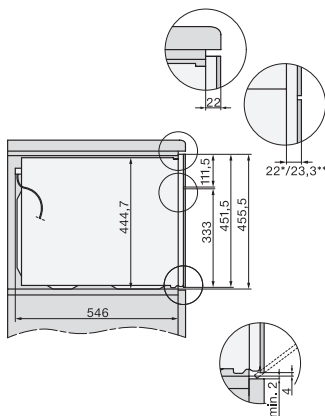

H 7240 BM

Forno compacto com micro-ondas em design elegante com programas automáticos e modos combinados.

side view H7000 BM, installation drawings

built-in H7000 BM, installation drawing

built-in H7000 BM build-under, installation drawings

installation H7000 BM, installation drawing

H7000 handle, installation drawing

Installation H7000 BM XL, installation drawings

side view H7000 BM build-under, installation drawings

side view Kombi BM XL, installation drawings