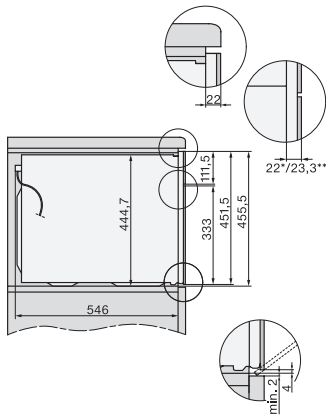

## H 7240 BM

Forno compacto com micro-ondas em design elegante com programas automáticos e modos combinados.

side view H7000 BM, installation drawings

built-in H7000 BM, installation drawing

built-in H7000 BM build-under, installation drawings

installation H7000 BM, installation drawing

H7000 handle, installation drawing

Installation H7000 BM XL, installation drawings

side view H7000 BM build-under, installation drawings

side view Kombi BM XL, installation drawings