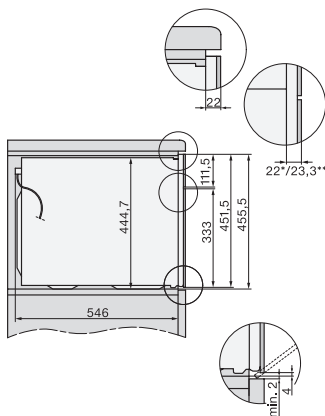

H 7240 BM

Forno compacto com micro-ondas

em design combinável com programas automáticos e modos combinados.

side view H7000 BM, installation drawings

built-in H7000 BM, installation drawing

built-in H7000 BM build-under, installation drawings

installation H7000 BM, installation drawing

H7000 handle, installation drawing

Installation H7000 BM XL, installation drawings

side view H7000 BM build-under, installation drawings

side view Kombi BM XL, installation drawings