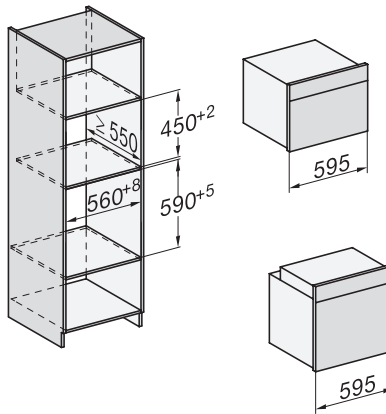

## H 7860 BPX

Forno sem puxador

em design perfeitamente combinável com sonda de temperatura e BrilliantLight.

installation H7000 XL, installation drawing

side view H7000 XL, installation drawings

built-in H7000 XL, installation drawing

H226x-1B/BP/E/EP/I/IP, H2x6xB/BP, H7x6xB/BP/BPX, installation drawings

H226x-1B/BP/E/EP/I/IP, H2760B/BP, H28x0B/BP, H7x40BM/BMX, H7x6xB/BP/BPX, installation drawings

side view H7000 XL build-under, installation drawing