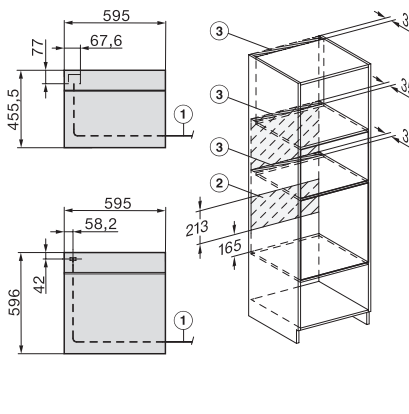

## H 7860 BPX

Forno sem puxador

em design perfeitamente combinável com sonda de temperatura e BrilliantLight.

installation H7000 XL, installation drawing

side view H7000 XL, installation drawings

built-in H7000 XL, installation drawing

H226x-1B/BP/E/EP/I/IP, H2x6xB/BP, H7x6xB/BP/BPX, installation drawings

H226x-1B/BP/E/EP/I/IP, H2760B/BP, H28x0B/BP, H7x40BM/BMX, H7x6xB/BP/BPX, installation drawings

side view H7000 XL build-under, installation drawing

H2xxx-1 B/BP/E/I/IP, H7xxx B/BP/BM/BMX, installation drawings

H2xxx-1 B/BP/E/I/IP, H7xxx B/BP/BM/BMX, installation drawings