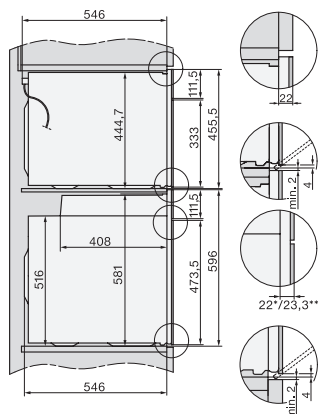

## H 7860 BPX

Forno sem puxador

em design perfeitamente combinável com sonda de temperatura e BrilliantLight.

installation H7000 XL, installation drawing

side view H7000 XL, installation drawings

built-in H7000 XL, installation drawing

H226x-1B/BP/E/EP/I/IP, H2x6xB/BP, H7x6xB/BP/BPX, installation drawings

H226x-1B/BP/E/EP/I/IP, H2760B/BP, H28x0B/BP, H7x40BM/BMX, H7x6xB/BP/BPX, installation drawings

side view H7000 XL build-under, installation drawing

H2xxx-1 B/BP/E/I/IP, H7xxx B/BP/BM/BMX, installation drawings

H2xxx-1 B/BP/E/I/IP, H7xxx B/BP/BM/BMX, installation drawings