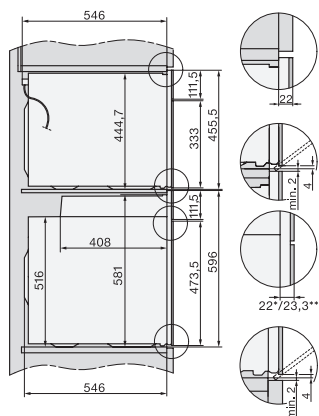

H 7860 BPX

Forno sem puxador

em design perfeitamente combinável com sonda de temperatura e BrilliantLight.

installation H7000 XL, installation drawing

side view H7000 XL, installation drawings

built-in H7000 XL, installation drawing

Installation H7000 XL underframe, installation drawings

Installation H7000 BM XL, installation drawings

side view H7000 XL build-under, installation drawing

side view Kombi BM XL, installation drawings

Installation Kombi BM XL, installation drawings