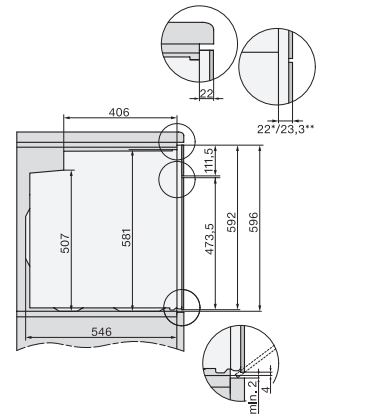

## H 7860 BPX

Forno sem puxador

em design perfeitamente combinável com sonda de temperatura e BrilliantLight.

installation H7000 XL, installation drawing

side view H7000 XL, installation drawings

built-in H7000 XL, installation drawing

H226x-1B/BP/E/EP/I/IP, H2x6xB/BP, H7x6xB/BP/BPX, installation drawings

H226x-1B/BP/E/EP/I/IP, H2760B/BP, H28x0B/BP, H7x40BM/BMX, H7x6xB/BP/BPX, installation drawings

side view H7000 XL build-under, installation drawing