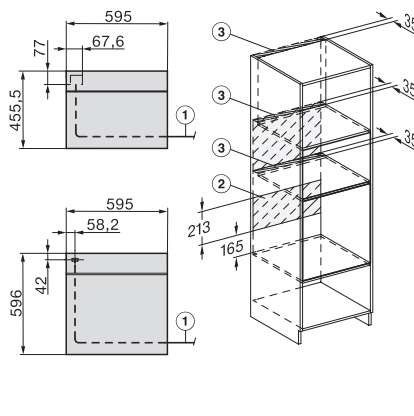

H 7860 BPX

Forno sem puxador

em design perfeitamente combinável com sonda de temperatura e BrilliantLight.

installation H7000 XL, installation drawing

side view H7000 XL, installation drawings

built-in H7000 XL, installation drawing

Installation H7000 XL underframe, installation drawings

Installation H7000 BM XL, installation drawings

side view H7000 XL build-under, installation drawing

side view Kombi BM XL, installation drawings

Installation Kombi BM XL, installation drawings