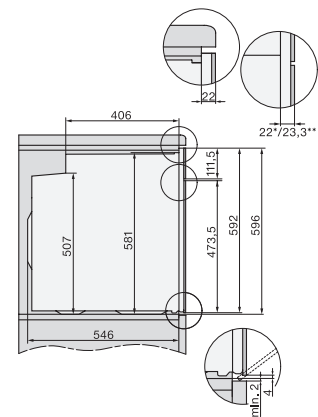

H 7860 BPX

Forno sem puxador

em design perfeitamente combinável com sonda de temperatura e BrilliantLight.

installation H7000 XL, installation drawing

side view H7000 XL, installation drawings

built-in H7000 XL, installation drawing

Installation H7000 XL underframe, installation drawings

Installation H7000 BM XL, installation drawings

side view H7000 XL build-under, installation drawing

side view Kombi BM XL, installation drawings

Installation Kombi BM XL, installation drawings