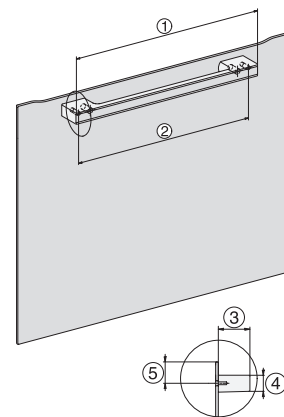

H 7860 BP

Forno

em design perfeitamente combinável com sonda de temperatura e BrilliantLight.

installation H7000 XL, installation drawing

side view H7000 XL, installation drawings

built-in H7000 XL, installation drawing

Installation H7000 XL underframe, installation drawings

H2x6x-1B/BP/E/EP/IP, H2850BP, H7x6xB/BP/BPX, H2x6xB, installation drawings

H7000 handle, glass, installation drawings

Installation H7000 BM XL, installation drawings