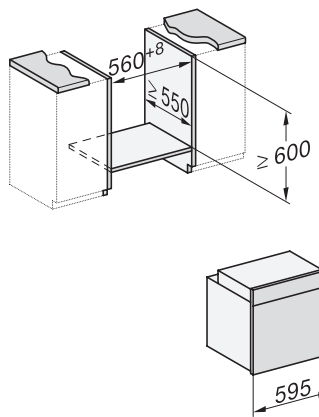

H 7860 BP

Forno

em design perfeitamente combinável com sonda de temperatura e BrilliantLight.

installation H7000 XL, installation drawing

side view H7000 XL, installation drawings

built-in H7000 XL, installation drawing

Installation H7000 XL underframe, installation drawings

H2x6x-1B/BP/E/EP/IP, H2850BP, H7x6xB/BP/BPX, H2x6xB, installation drawings

H7000 handle, glass, installation drawings

Installation H7000 BM XL, installation drawings