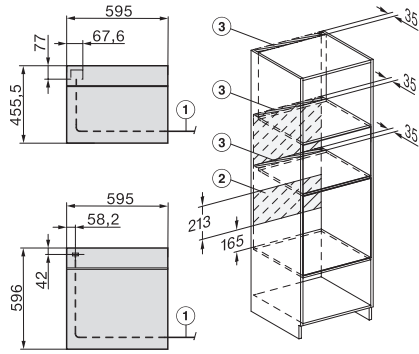

Installation H7000 XL underframe, installation drawings

H2x6x-1B/BP/E/EP/IP, H2850BP, H7x6xB/BP/BPX, H2x6xB, installation drawings

H7000 handle, glass, installation drawings

Installation H7000 BM XL, installation drawings

side view H7000 XL build-under, installation drawing

side view Kombi BM XL, installation drawings

H 7860 BP

Forno

em design perfeitamente combinável com sonda de temperatura e BrilliantLight.

Installation Kombi BM XL, installation drawings