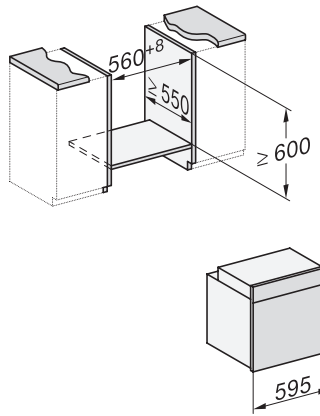

H 7860 BP

Forno

em design perfeitamente combinável com sonda de temperatura e BrilliantLight.

installation H7000 XL, installation drawing

side view H7000 XL, installation drawings

built-in H7000 XL, installation drawing

Installation H7000 XL underframe, installation drawings

H2x6x-1B/BP/E/EP/IP, H2850BP, H7x6xB/BP/BPX, H2x6xB, installation drawings

H7000 handle, glass, installation drawings

Installation H7000 BM XL, installation drawings