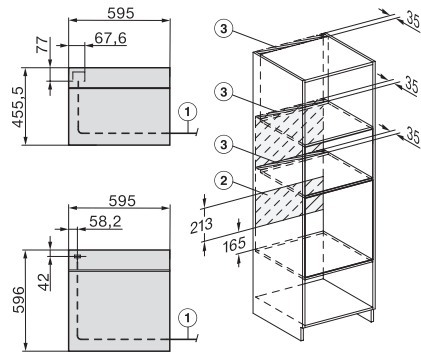

Installation H7000 XL underframe, installation drawings

H2x6x-1B/BP/E/EP/IP, H2850BP, H7x6xB/BP/BPX, H2x6xB, installation drawings

H7000 handle, glass, installation drawings

Installation H7000 BM XL, installation drawings

side view H7000 XL build-under, installation drawing

side view Kombi BM XL, installation drawings

H 7660 BP

Forno

em design perfeitamente combinável com sonda de temperatura e BrilliantLight.

Installation Kombi BM XL, installation drawings