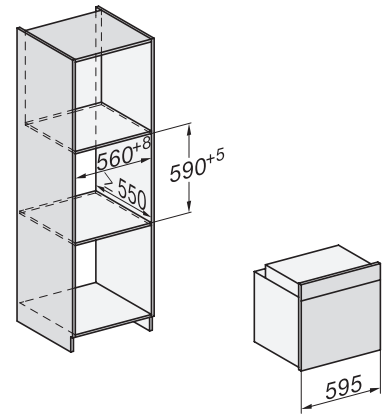

H 7660 BP

Forno

em design perfeitamente combinável com sonda de temperatura e BrilliantLight.

installation H7000 XL, installation drawing

side view H7000 XL, installation drawings

built-in H7000 XL, installation drawing