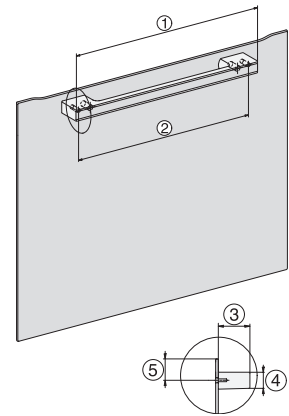

H 7660 BP

Forno

em design perfeitamente combinável com sonda de temperatura e BrilliantLight.

installation H7000 XL, installation drawing

side view H7000 XL, installation drawings

built-in H7000 XL, installation drawing

Installation H7000 XL underframe, installation drawings

H2x6x-1B/BP/E/EP/IP, H2850BP, H7x6xB/BP/BPX, H2x6xB, installation drawings

H7000 handle, glass, installation drawings

Installation H7000 BM XL, installation drawings