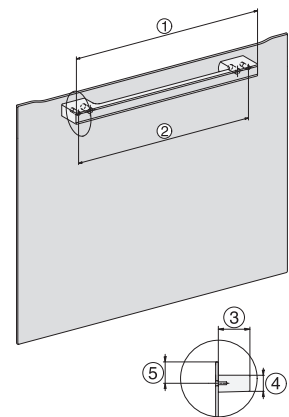

H 7660 BP

Forno

em design perfeitamente combinável com sonda de temperatura e BrilliantLight.

installation H7000 XL, installation drawing

side view H7000 XL, installation drawings

built-in H7000 XL, installation drawing

Installation H7000 XL underframe, installation drawings

H2x6x-1B/BP/E/EP/I/IP, H2850BP, H7x6xB/BP/BPX, H2x6xB, installation drawings

H7000 handle, glass, installation drawings

Installation H7000 BM XL, installation drawings