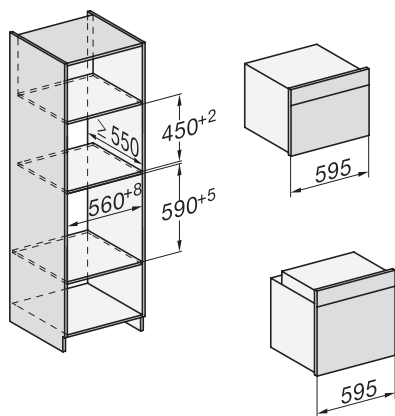

Installation H7000 BM XL, installation drawings