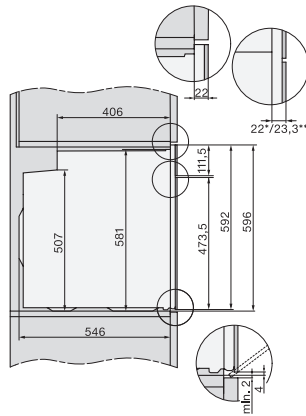

русский, svenska, srpski,

slovenčina, slovenščina,

español, čeština, türkçe,

українська, magyar

H 7464 BPX

Forno sem puxador

em design perfeitamente combinável com sonda de temperatura e iluminação LED.

installation H7000 XL, installation drawing

side view H7000 XL, installation drawings

built-in H7000 XL, installation drawing

Installation H7000 XL underframe, installation drawings

Installation H7000 BM XL, installation drawings

side view H7000 XL build-under, installation drawing