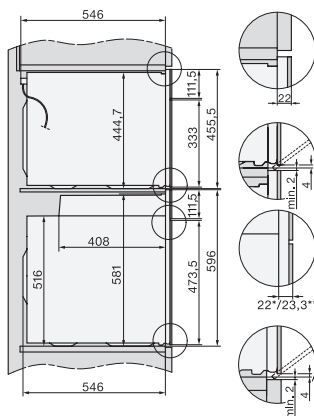

Temperaturas máx. em °C

300

Largura do nicho mín. em mm

560

Largura do nicho máx. em mm

568

Altura do nicho mín. em mm

590

Altura do nicho máx. em mm

595

Profundidade do nicho em mm

550

Largura do aparelho em mm

595

Altura do aparelho em mm

596

H226x-1B/BP/E/EP/I/IP, H2x6xB/BP, H7x6xB/BP/BPX, H2x6xB, installation drawings

H2x6x-1B/BP/E/EP/I/IP, H2850BP, H7x6xB/BP/BPX, H2x6xB, installation drawings

H226x-1B/BP/E/EP/I/IP, H2760B/BP, H28x0B/BP, H7x40BM/BMX, H7x6xB/BP/BPX, installation drawings

side view H7000 XL build-under, installation drawing

H2xxx-1 B/BP/E/I/IP, H7xxx B/BP/BM/BMX, installation drawings

H2xxx-1 B/BP/E/I/IP, H7xxx B/BP/BM/BMX, installation drawings