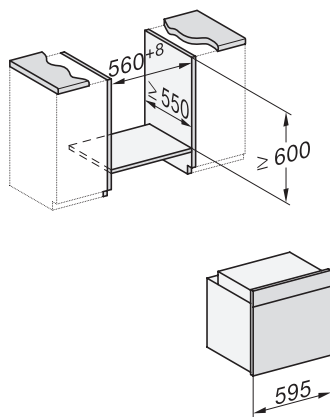

русский, svenska, srpski,

slovenčina, slovenščina,

español, čeština, türkçe,

українська, magyar

H 7464 BPX

Forno sem puxador

em design perfeitamente combinável com sonda de temperatura e iluminação LED.

installation H7000 XL, installation drawing

side view H7000 XL, installation drawings

built-in H7000 XL, installation drawing

Installation H7000 XL underframe, installation drawings

Installation H7000 BM XL, installation drawings

side view H7000 XL build-under, installation drawing