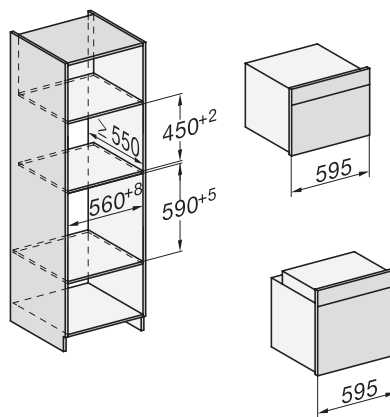

русский, svenska, srpski,

slovenčina, slovenščina,

español, čeština, türkçe,

українська, magyar

H 7464 BPX

Forno sem puxador

em design perfeitamente combinável com sonda de temperatura e iluminação LED.

installation H7000 XL, installation drawing

side view H7000 XL, installation drawings

built-in H7000 XL, installation drawing

Installation H7000 XL underframe, installation drawings

Installation H7000 BM XL, installation drawings

side view H7000 XL build-under, installation drawing