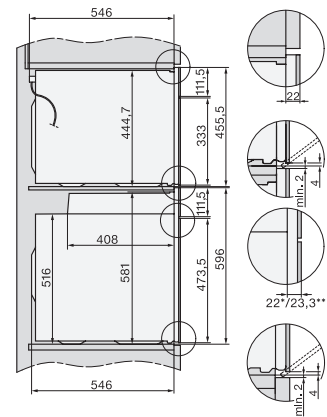

side view Kombi BM XL, installation drawings