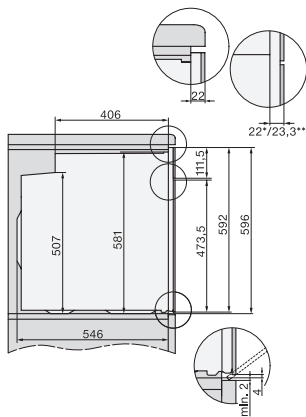

H 7464 BP

Forno

em design perfeitamente combinável com sonda de temperatura e iluminação LED.

installation H7000 XL, installation drawing

side view H7000 XL, installation drawings

built-in H7000 XL, installation drawing

Installation H7000 XL underframe, installation drawings

H2x6x-1B/BP/E/EP/I/IP, H2850BP, H7x6xB/BP/BPX, H2x6xB, installation drawings

H7000 handle, glass, installation drawings

Installation H7000 BM XL, installation drawings