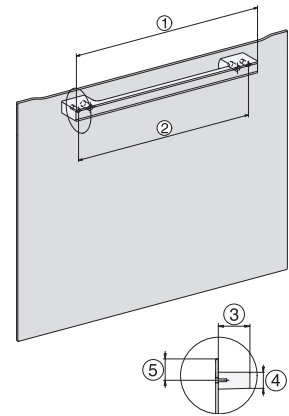

H 7464 BP

Forno

em design perfeitamente combinável com sonda de temperatura e iluminação LED.

installation H7000 XL, installation drawing

side view H7000 XL, installation drawings

built-in H7000 XL, installation drawing

Installation H7000 XL underframe, installation drawings

H2x6x-1B/BP/E/EP/I/IP, H2850BP, H7x6xB/BP/BPX, H2x6xB, installation drawings

H7000 handle, glass, installation drawings

Installation H7000 BM XL, installation drawings