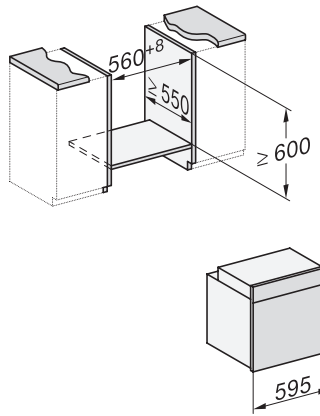

H 7464 BP

Forno

em design perfeitamente combinável com sonda de temperatura e iluminação LED.

installation H7000 XL, installation drawing

side view H7000 XL, installation drawings

built-in H7000 XL, installation drawing

Installation H7000 XL underframe, installation drawings

H2x6x-1B/BP/E/EP/I/IP, H2850BP, H7x6xB/BP/BPX, H2x6xB, installation drawings

H7000 handle, glass, installation drawings

Installation H7000 BM XL, installation drawings