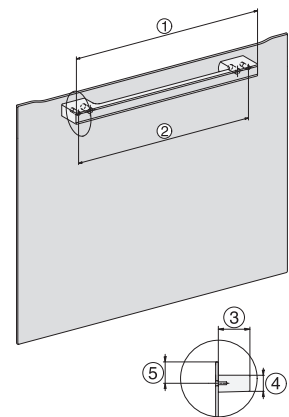

H 7464 BP

Forno

em design perfeitamente combinável com sonda de temperatura e iluminação LED.

installation H7000 XL, installation drawing

side view H7000 XL, installation drawings

built-in H7000 XL, installation drawing

Installation H7000 XL underframe, installation drawings

H2x6x-1B/BP/E/EP/IP, H2850BP, H7x6xB/BP/BPX, H2x6xB, installation drawings

H7000 handle, glass, installation drawings

Installation H7000 BM XL, installation drawings