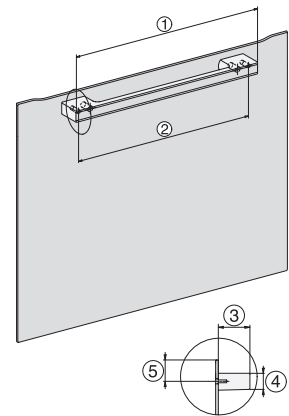

H 7264 BP CulinArt

Forno

em design elegante, visor intuitivo, conectividade e pirólise.

installation H7000 XL, installation drawing

side view H7000 XL, installation drawings

built-in H7000 XL, installation drawing

Installation H7000 XL underframe, installation drawings

H2x6x-1B/BP/E/EP//IP, H2850BP, H7x6xB/BP/BPX, H2x6xB, installation drawings

H7000 handle, glass, installation drawings

Installation H7000 BM XL, installation drawings