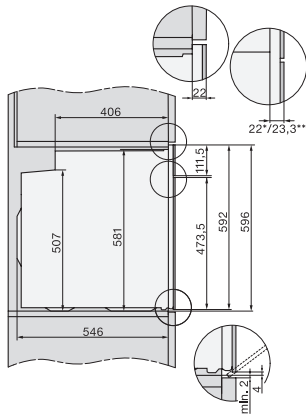

H 7264 BP CulinArt

Forno

em design elegante, visor intuitivo, conectividade e pirólise.

installation H7000 XL, installation drawing

side view H7000 XL, installation drawings

built-in H7000 XL, installation drawing