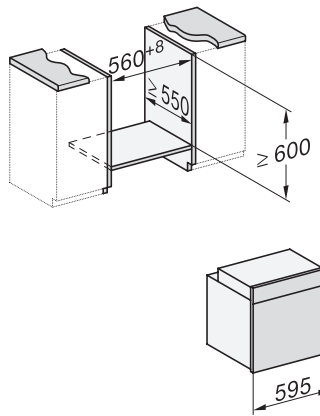

H 7264 BP CulinArt

Forno

em design elegante, visor intuitivo, conectividade e pirólise.

installation H7000 XL, installation drawing

side view H7000 XL, installation drawings

built-in H7000 XL, installation drawing

Installation H7000 XL underframe, installation drawings

H2x6x-1B/BP/E/EP//IP, H2850BP, H7x6xB/BP/BPX, H2x6xB, installation drawings

H7000 handle, glass, installation drawings

Installation H7000 BM XL, installation drawings