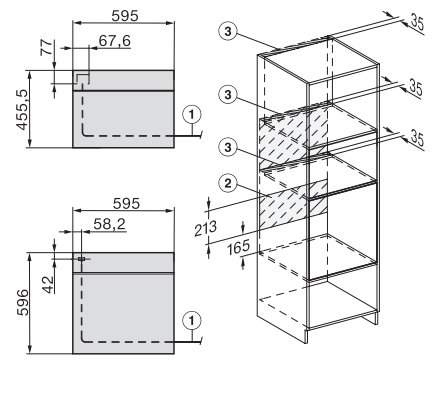

H 7264 BP CulinArt

Forno

em design elegante, visor intuitivo, conectividade e pirólise.

installation H7000 XL, installation drawing

side view H7000 XL, installation drawings

built-in H7000 XL, installation drawing

Installation H7000 XL underframe, installation drawings

H2x6x-1B/BP/E/EP//IP, H2850BP, H7x6xB/BP/BPX, H2x6xB, installation drawings

H7000 handle, glass, installation drawings

Installation H7000 BM XL, installation drawings

side view Kombi BM XL, installation drawings

Installation Kombi BM XL, installation drawings