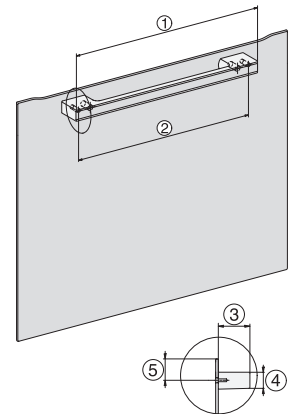

## H 7264 BP

Forno

em design elegante, visor intuitivo, conectividade e pirólise.

installation H7000 XL, installation drawing

side view H7000 XL, installation drawings

built-in H7000 XL, installation drawing

Installation H7000 XL underframe, installation drawings

H2x6x-1B/BP/E/EP/IP, H2850BP, H7x6xB/BP/BPX, H2x6xB, installation drawings

H7000 handle, glass, installation drawings

Installation H7000 BM XL, installation drawings