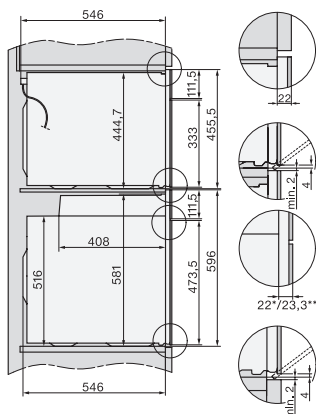

H 7264 BP CulinArt

Forno

em design elegante, visor intuitivo, conectividade e pirólise.

installation H7000 XL, installation drawing

side view H7000 XL, installation drawings

built-in H7000 XL, installation drawing

Installation H7000 XL underframe, installation drawings

H2x6x-1B/BP/E/EP//IP, H2850BP, H7x6xB/BP/BPX, H2x6xB, installation drawings

H7000 handle, glass, installation drawings

Installation H7000 BM XL, installation drawings

side view Kombi BM XL, installation drawings

Installation Kombi BM XL, installation drawings