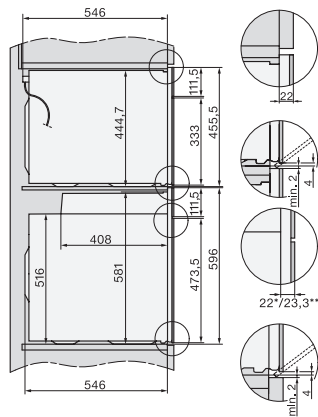

## H 7264 BP

Forno

em design elegante, visor intuitivo, conectividade e pirólise.

installation H7000 XL, installation drawing

side view H7000 XL, installation drawings

built-in H7000 XL, installation drawing

Installation H7000 XL underframe, installation drawings

H2x6x-1B/BP/E/EP/IP, H2850BP, H7x6xB/BP/BPX, H2x6xB, installation drawings

H7000 handle, glass, installation drawings

Installation H7000 BM XL, installation drawings

side view Kombi BM XL, installation drawings

Installation Kombi BM XL, installation drawings