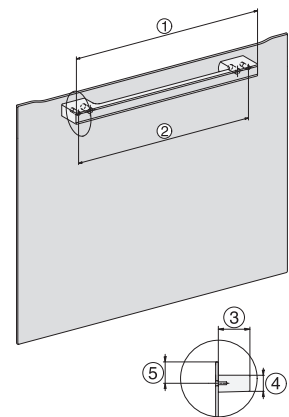

## H 7264 BP

Forno

em design elegante, visor intuitivo, conectividade e pirólise.

installation H7000 XL, installation drawing

side view H7000 XL, installation drawings

built-in H7000 XL, installation drawing

Installation H7000 XL underframe, installation drawings

H2x6x-1B/BP/E/EP/IP, H2850BP, H7x6xB/BP/BPX, H2x6xB, installation drawings

H7000 handle, glass, installation drawings

Installation H7000 BM XL, installation drawings