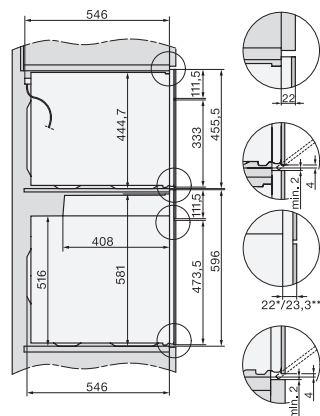

## H 7264 BP

Forno

em design elegante, visor intuitivo, conectividade e pirólise.

installation H7000 XL, installation drawing

side view H7000 XL, installation drawings

built-in H7000 XL, installation drawing

Installation H7000 XL underframe, installation drawings

H2x6x-1B/BP/E/EP/IP, H2850BP, H7x6xB/BP/BPX, H2x6xB, installation drawings

H7000 handle, glass, installation drawings

Installation H7000 BM XL, installation drawings

side view Kombi BM XL, installation drawings

Installation Kombi BM XL, installation drawings