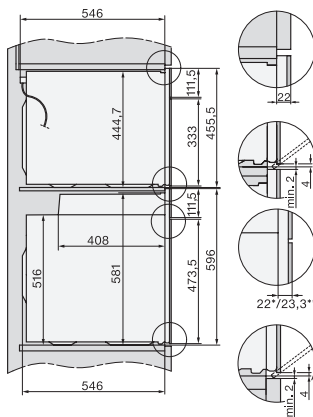

H 7440 BMX

Forno compacto sem puxador com micro-ondas em design elegante com programas automáticos e modos combinados.

side view H7000 BM, installation drawings

built-in H7000 BM, installation drawing

built-in H7000 BM build-under, installation drawings

installation H7000 BM, installation drawing

Installation H7000 BM XL, installation drawings

side view H7000 BM build-under, installation drawings

side view Kombi BM XL, installation drawings

Installation Kombi BM XL, installation drawings