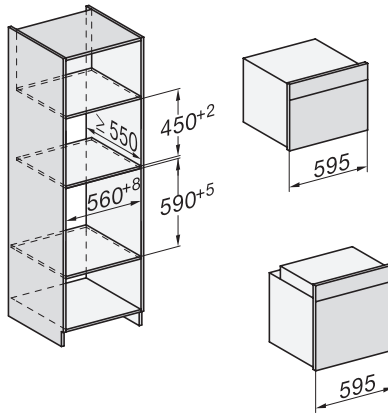

Installation H7000 BM XL, installation drawings