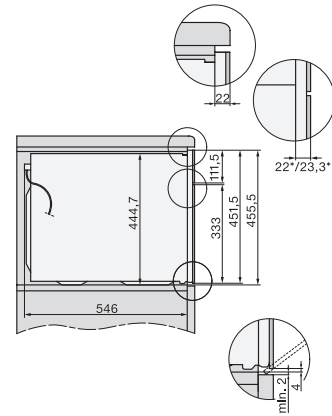

H 7440 BMX

Forno compacto sem puxador com micro-ondas em design elegante com programas automáticos e modos combinados.

side view H7000 BM, installation drawings

built-in H7000 BM, installation drawing

built-in H7000 BM build-under, installation drawings

installation H7000 BM, installation drawing

Installation H7000 BM XL, installation drawings

side view H7000 BM build-under, installation drawings

side view Kombi BM XL, installation drawings

Installation Kombi BM XL, installation drawings