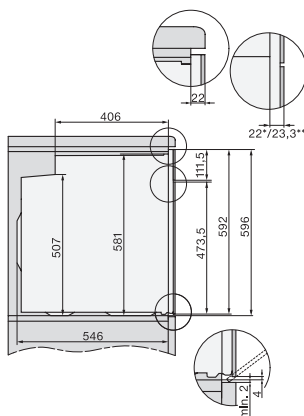

H 7464 BP

Forno

em design perfeitamente combinável com sonda de temperatura e iluminação LED.

installation H7000 XL, installation drawing

side view H7000 XL, installation drawings

built-in H7000 XL, installation drawing

Installation H7000 XL underframe, installation drawings

H2x6x-1B/BP/E/EP/I/IP, H2850BP, H7x6xB/BP/BPX, H2x6xB, installation drawings

H7000 handle, glass, installation drawings

Installation H7000 BM XL, installation drawings