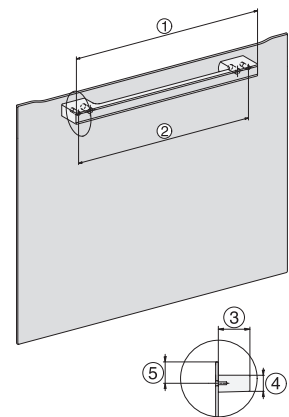

H 7464 BP

Forno

em design perfeitamente combinável com sonda de temperatura e iluminação LED.

installation H7000 XL, installation drawing

side view H7000 XL, installation drawings

built-in H7000 XL, installation drawing

Installation H7000 XL underframe, installation drawings

H2x6x-1B/BP/E/EP/I/IP, H2850BP, H7x6xB/BP/BPX, H2x6xB, installation drawings

H7000 handle, glass, installation drawings

Installation H7000 BM XL, installation drawings