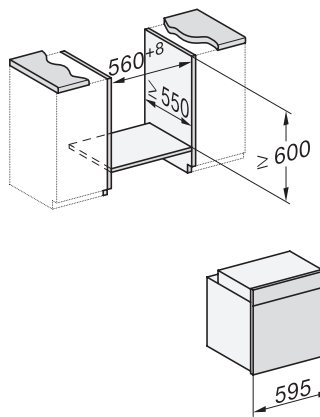

H 7464 BP

Forno

em design perfeitamente combinável com sonda de temperatura e iluminação LED.

installation H7000 XL, installation drawing

side view H7000 XL, installation drawings

built-in H7000 XL, installation drawing

Installation H7000 XL underframe, installation drawings

H2x6x-1B/BP/E/EP/I/IP, H2850BP, H7x6xB/BP/BPX, H2x6xB, installation drawings

H7000 handle, glass, installation drawings

Installation H7000 BM XL, installation drawings