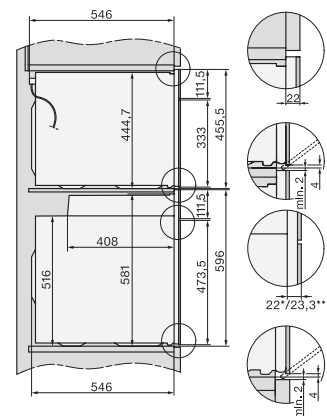

side view Kombi BM XL, installation drawings