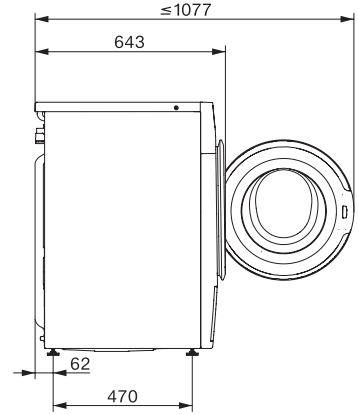

WWV980 WPS Passion
Máquina de lavar roupa de carga frontal W1:
para satisfazer os mais elevados requisitos.

W1 drawing, facia 5 degree, measures in mm

W1 drawing, facia 5 degree, measures in mm

W1 drawing, facia 5 degree, measures in mm

W1 drawing, facia 5 degree, measures in mm