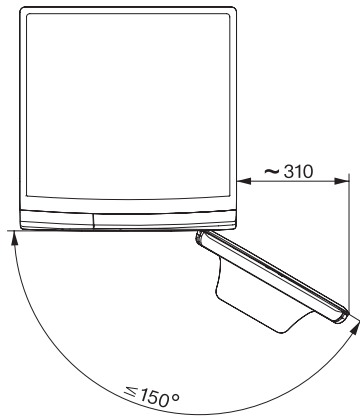

WWV980 WPS Passion
Máquina de lavar roupa de carga frontal W1:
para satisfazer os mais elevados requisitos.

W1 drawing, facia 5 degree, measures in mm

W1 drawing, facia 5 degree, measures in mm

W1 drawing, facia 5 degree, measures in mm

W1 drawing, facia 5 degree, measures in mm