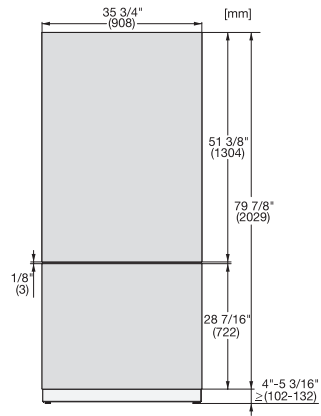

- p/ porta inf. de combinados frigorífico/congelador de 90 cm larg.

KFP 3624 ed/cs

Frente em aço inoxidável

Para a integração de frigoríficos e congeladores MasterCool na sua cozinha.

KFP3635ed/cs, KFP3634ed/cs R, KFP3634ed/cs L, KFP3634ed/cs, Front panel, Front dimensions, MasterCool, sketch

KFP3615ed/cs, KFP3625ed/cs, KFP3614ed/cs, KFP3624ed/cs Front panel, Front dimensions, MasterCool, installation drawings