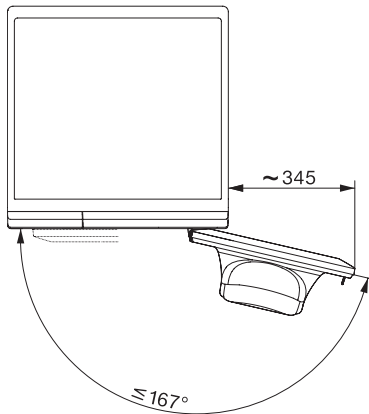

WEG885 WCS PWash&TDos&Steam

Lavatrice W1 a carica frontale:

A -20 %\* | 9 kg 1400 giri/min | SteamCare | Dosaggio automatico | QuickPowerWash

W1 installation drawing, slanted fascia or straight fascia, measures in mm

W1 drawing, slanted fascia or straight fascia, measures in mm

W1 drawing, slanted fascia or straight fascia, measures in mm

W1 drawing, slanted fascia or straight fascia, measures in mm