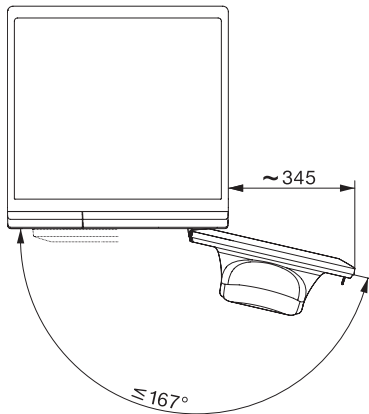

WED395 WCS PWash&Steam&9kg

Lavatrice W1 a carica frontale:

A-20 %\* | 9 kg | 1.400 giri/min | SteamCare | QuickPowerWash | Miele@home

W1 installation drawing, slanted fascia or straight fascia, measures in mm

W1 drawing, slanted fascia or straight fascia, measures in mm

W1 drawing, slanted fascia or straight fascia, measures in mm

W1 drawing, slanted fascia or straight fascia, measures in mm