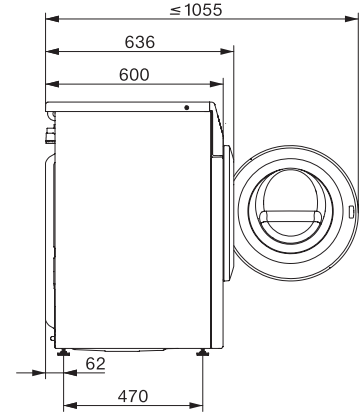

WED395 WCS PWash&Steam&9kg

Lavatrice W1 a carica frontale:

A-20 %\* | 9 kg | 1.400 giri/min | SteamCare | QuickPowerWash | Miele@home

W1 installation drawing, slanted fascia or straight fascia, measures in mm

W1 drawing, slanted fascia or straight fascia, measures in mm

W1 drawing, slanted fascia or straight fascia, measures in mm

W1 drawing, slanted fascia or straight fascia, measures in mm