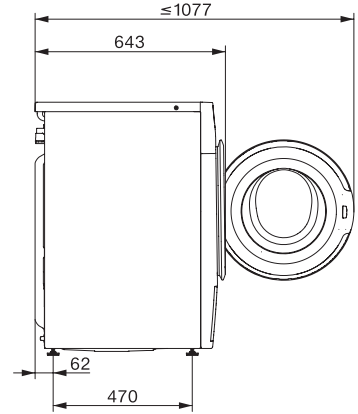

WSG883 WCS PWash&TDos&Steam

Lavatrice W1 a carica frontale:

A -20 %* | 9 kg 1400 giri/min | SteamCare | Dosaggio automatico | QuickPowerWash

W1 drawing, faccia 5 degree, measures in mm

W1 drawing, faccia 5 degree, measures in mm

W1 drawing, faccia 5 degree, measures in mm

W1 drawing, faccia 5 degree, measures in mm