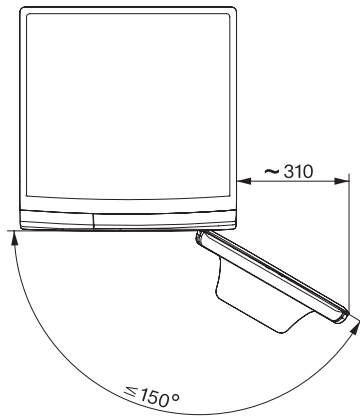

WSG883 WCS PWash&TDos&Steam

Lavatrice W1 a carica frontale:

A -20 %* | 9 kg 1400 giri/min | SteamCare | Dosaggio automatico | QuickPowerWash

W1 drawing, faccia 5 degree, measures in mm

W1 drawing, faccia 5 degree, measures in mm

W1 drawing, faccia 5 degree, measures in mm

W1 drawing, faccia 5 degree, measures in mm