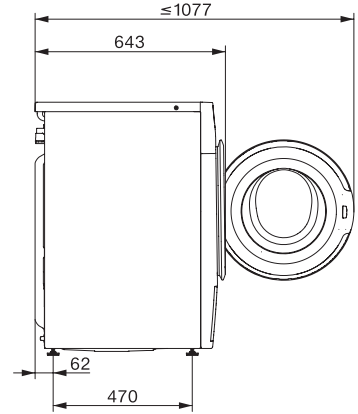

WWE380 WCS PWash&Steam&8kg

Lavatrice W1 a carica frontale:

A -40 %\* | 8 kg | 1.400 giri/min | SteamCare | QuickPowerWash | Miele@home

W1 drawing, faccia 5 degree, measures in mm

W1 drawing, faccia 5 degree, measures in mm

W1 drawing, faccia 5 degree, measures in mm

W1 drawing, faccia 5 degree, measures in mm