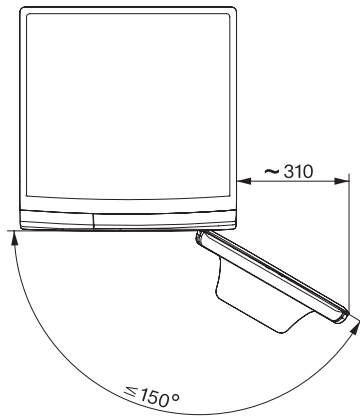

WWE380 WCS PWash&Steam&8kg

Lavatrice W1 a carica frontale:

A -40 %\* | 8 kg | 1.400 giri/min | SteamCare | QuickPowerWash | Miele@home

W1 drawing, faccia 5 degree, measures in mm

W1 drawing, faccia 5 degree, measures in mm

W1 drawing, faccia 5 degree, measures in mm

W1 drawing, faccia 5 degree, measures in mm