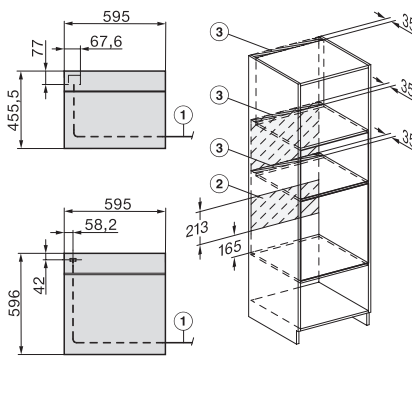

H 7464 BPX

Forno senza maniglia

design versatile con sonda termometrica e illuminazione LED.

installation H7000 XL, installation drawing

side view H7000 XL, installation drawings

built-in H7000 XL, installation drawing

Installation H7000 XL underframe, installation drawings

Installation H7000 BM XL, installation drawings

side view H7000 XL build-under, installation drawing

side view Kombi BM XL, installation drawings

Installation Kombi BM XL, installation drawings