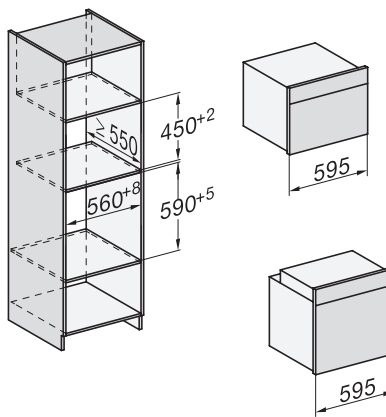

Installation H7000 BM XL, installation drawings